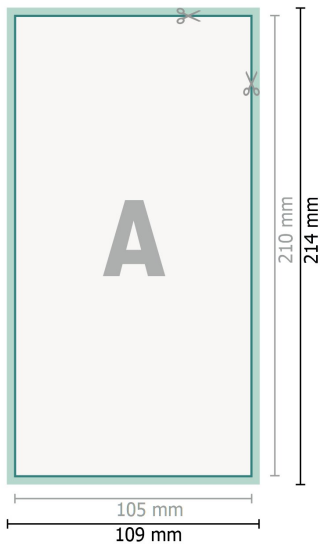

Wedding cards portrait, DL

2 pages, 300 gsm art print paper

Front side

Reverse side

Dataformat (incl. 2 mm bleed):

10,9 x 21,4 cm

bleed:

2 mm

Trimmed size:

10,5 x 21 cm

Safety margin:

4 mm

Maintaining space between the text/information and the edge of the trimmed format prevents undesirable cuts.

Explanation of symbols

-  Bleed
-  Reading direction
-  Trimmed size
-  Data format
-  We will cut/perforate your product here

Please note:

Allow for trim allowance and safety margin according to instructions.

Arrange background graphics, images or graphics up to the edge of the data format.

Tolerances may occur during production due to cutting, punching and folding processes.