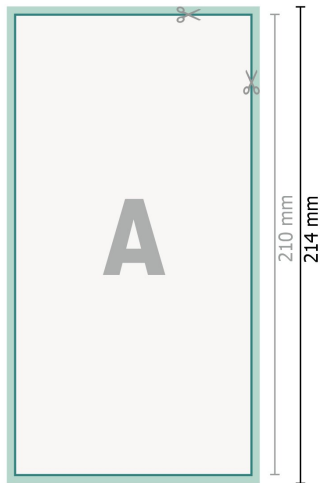

Wedding cards portrait, DL

2 pages, 300 gsm art print paper

Front side

Reverse side

Dataformat (incl. 2 mm bleed):

10,9 x 21,4 cm

bleed:

2 mm

Trimmed size:

10,5 x 21 cm

Safety margin:

4 mm

Maintaining space between the text/information and the edge of the trimmed format prevents undesirable cuts.

Explanation of symbols

-  Bleed
-  Reading direction
-  Trimmed size
-  Data format
-  We will cut/perforate your product here

Please note:

Allow for trim allowance and safety margin according to instructions.

Arrange background graphics, images or graphics up to the edge of the data format.

Tolerances may occur during production due to cutting, punching and folding processes.