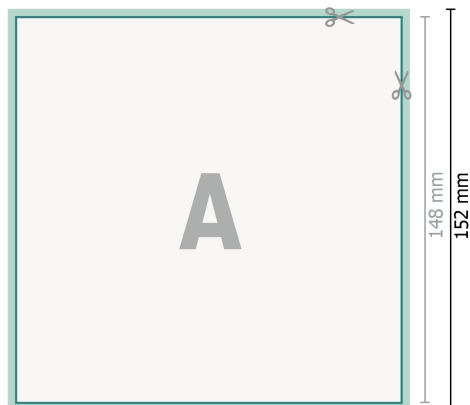

# Wedding cards, A5 square

2 pages, 300 gsm art print paper

Front side

Reverse side

**Dataformat (incl. 2 mm bleed):**

15,2 x 15,2 cm

**bleed:**

2 mm

**Trimmed size:**

14,8 x 14,8 cm

**Safety margin:**

4 mm

Maintaining space between the text/information and the edge of the trimmed format prevents undesirable cuts.

## Explanation of symbols

 Bleed

 Reading direction

 Trimmed size

 Data format

 We will cut/perforate your product here