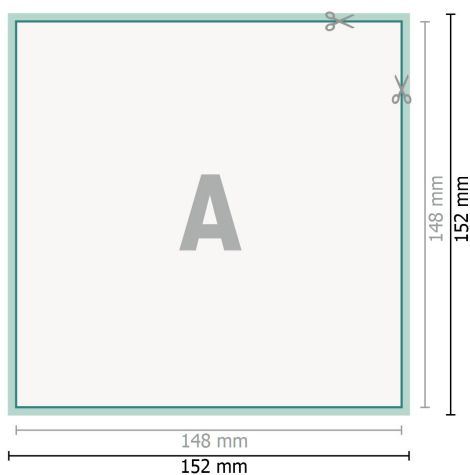

# Wedding cards, A5 square

2 pages, 300 gsm art print paper

Front side

Reverse side

**Dataformat (incl. 2 mm bleed):**

15,2 x 15,2 cm

**bleed:**

2 mm

**Trimmed size:**

14,8 x 14,8 cm

**Safety margin:**

4 mm

Maintaining space between the text/information and the edge of the trimmed format prevents undesirable cuts.

## Explanation of symbols

 Bleed

 Reading direction

 Trimmed size

 Data format

 We will cut/perforate your product here

## Please note:

Allow for trim allowance and safety margin according to instructions.

Arrange background graphics, images or graphics up to the edge of the data format.

Tolerances may occur during production due to cutting, punching and folding processes.