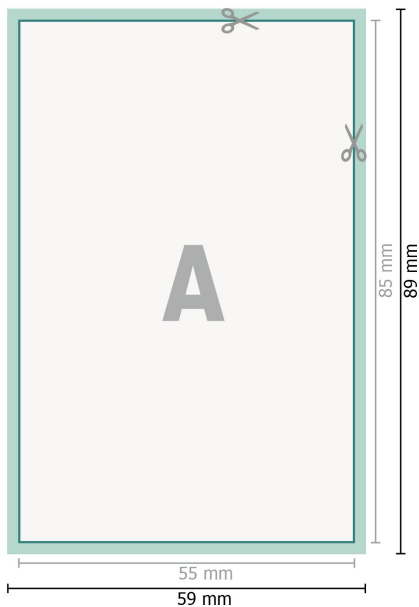

Wedding cards portrait, 5.5 x 8.5 cm

2 pages, 300 gsm art print paper

Front side

Reverse side

Dataformat (incl. 2 mm bleed):

5,9 x 8,9 cm

bleed:

2 mm

Trimmed size:

5,5 x 8,5 cm

Safety margin:

4 mm

Maintaining space between the text/information and the edge of the trimmed format prevents undesirable cuts.

Explanation of symbols

-  Bleed
-  Reading direction
-  Trimmed size
-  Data format
-  We will cut/perforate your product here
-  Creasing/Folding

Please note:

Allow for trim allowance and safety margin according to instructions.

Arrange background graphics, images or graphics up to the edge of the data format.

Tolerances may occur during production due to cutting, punching and folding processes.