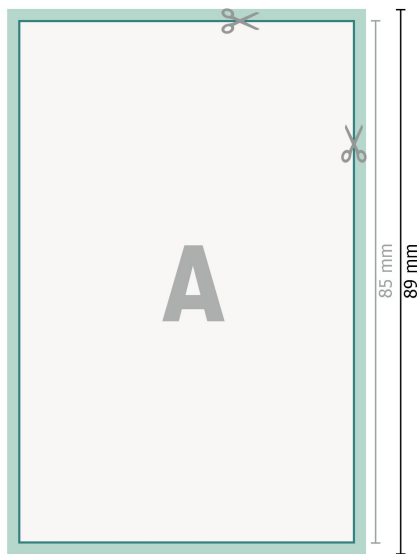

Wedding cards portrait, 5.5 x 8.5 cm

2 pages, 300 gsm art print paper

Front side

Reverse side

Dataformat (incl. 2 mm bleed):

5,9 x 8,9 cm

bleed:

2 mm

Trimmed size:

5,5 x 8,5 cm

Safety margin:

4 mm

Maintaining space between the text/information and the edge of the trimmed format prevents undesirable cuts.

Explanation of symbols

-  Bleed
-  Reading direction
-  Trimmed size
-  Data format
-  We will cut/perforate your product here
-  Creasing/Folding

Please note:

Allow for trim allowance and safety margin according to instructions.

Arrange background graphics, images or graphics up to the edge of the data format.

Tolerances may occur during production due to cutting, punching and folding processes.