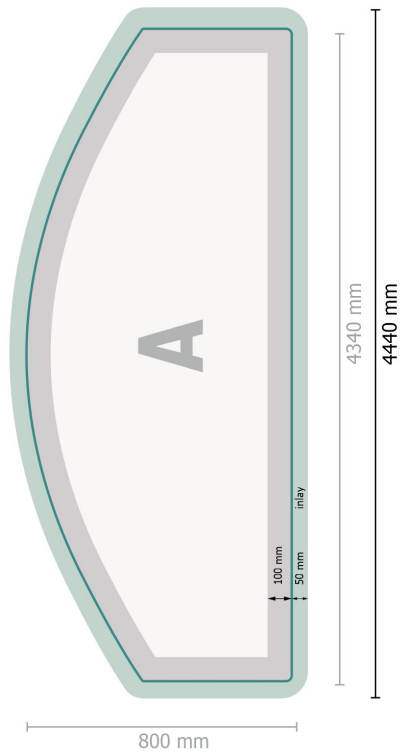

## Dataformat (incl. 50 mm inlay):

444 x 242 cm

## Please note:

Allow for trim allowance and safety margin according to instructions.

Arrange background graphics, images or graphics up to the edge of the data format.

Tolerances may occur during production due to cutting, punching and folding processes.

## Trimmed size:

434 x 232 cm