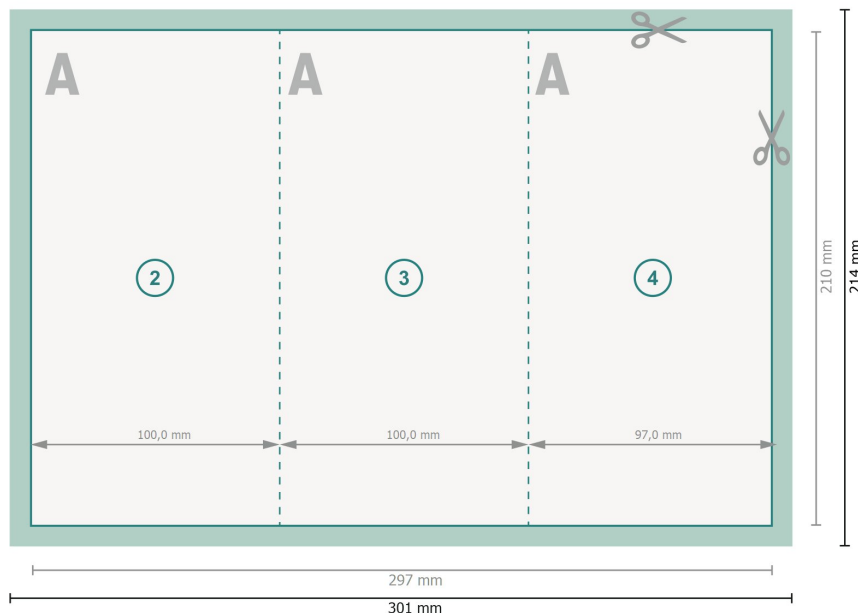

Folded Leaflets Portrait, DL

6 pages, 2-fold letter fold

Outside

Dataformat (incl. 2 mm bleed):
30,1 x 21,4 cm

bleed:
2 mm

Trimmed size:
29,7 x 21 cm

Trimmed size (closed):
10 x 21 cm

Safety margin:
4 mm

Maintaining space between the text/information and the edge of the trimmed format prevents undesirable cuts.

Explanation of symbols

Bleed

Reading direction

Trimmed size

Data format

We will cut/perforate your product here

Creasing/Folding

Inside

Please note:

Allow for trim allowance and safety margin according to instructions.

Arrange background graphics, images or graphics up to the edge of the data format.

Tolerances may occur during production due to cutting, punching and folding processes.