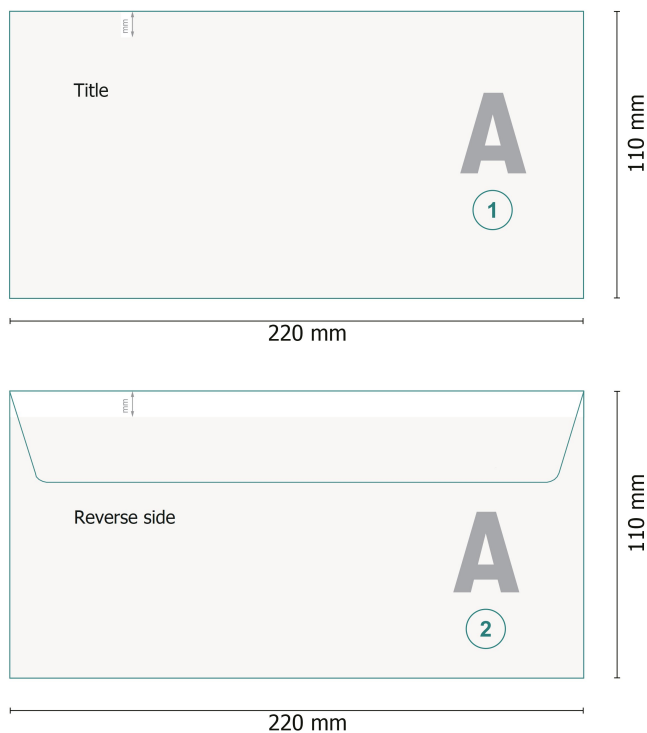

Envelopes, DL

without window, 80 gsm offset paper

Dataformat (incl. 5 mm bleed):

22 x 11 cm

Trimmed size:

22 x 10 cm

Printable area:

22 x 10 cm

bleed:

5 mm

Safety margin:

4 mm

Maintaining space between the text/information and the edge of the trimmed format prevents undesirable cuts.

Explanation of symbols

-  Bleed
-  Reading direction
-  Trimmed size
-  Data format
-  We will cut/perforate your product here
-  Not printable
-  Creasing/Folding

Please note:

Allow for trim allowance and safety margin according to instructions.

Arrange background graphics, images or graphics up to the edge of the data format.

Tolerances may occur during production due to cutting, punching and folding processes.