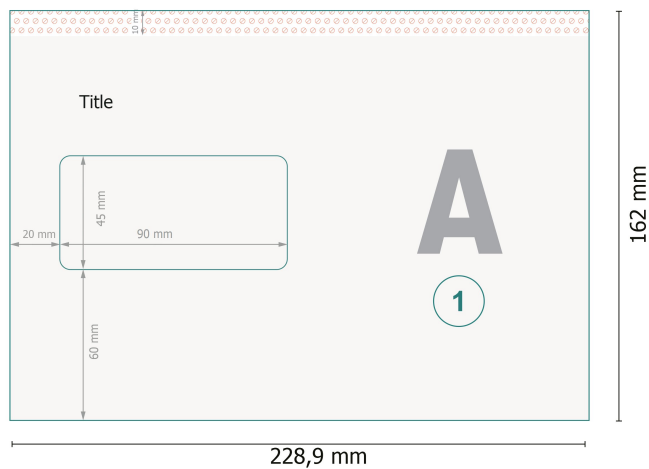

Briefumschläge C5, Sonderfarbe with window left, 100 gsm offset paper

Dataformat (incl. 5 mm bleed):

22,89 x 16,2 cm

Trimmed size:

22,89 x 15,2 cm

Printable area:

22,9 x 15,2 cm

bleed:

5 mm

Safety margin:

4 mm

Maintaining space between the text/information and the edge of the trimmed format prevents undesirable cuts.

Explanation of symbols

 Bleed

 Reading direction

 Trimmed size

 Data format

 We will cut/perforate your product here

 Not printable

 Creasing/Folding

Please note:

Allow for trim allowance and safety margin according to instructions.

Arrange background graphics, images or graphics up to the edge of the data format.