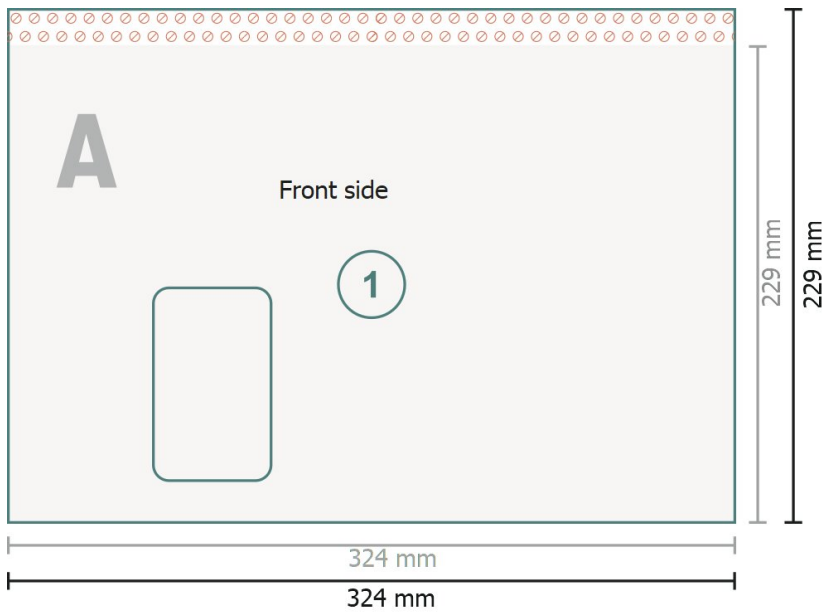

Mailers, C4, flap at the long edge
with window left, 90 gsm offset paper

Trimmed size:
32,4 x 22,9 cm

Printable area:
32,4 x 21,9 cm

Safety margin:
4 mm

Maintaining space between the text/information and the edge of the trimmed format prevents undesirable cuts.

Explanation of symbols

-  Bleed
-  Reading direction
-  Trimmed size
-  Data format
-  We will cut/perforate your product here
-  Not printable
-  Creasing/Folding

Please note:

Allow for trim allowance and safety margin according to instructions.

Arrange background graphics, images or graphics up to the edge of the data format.

Tolerances may occur during production due to cutting, punching and folding processes.

Printing data: Instructions and templates can be found under the menu item *Printing data* at www.onlineprinters.com