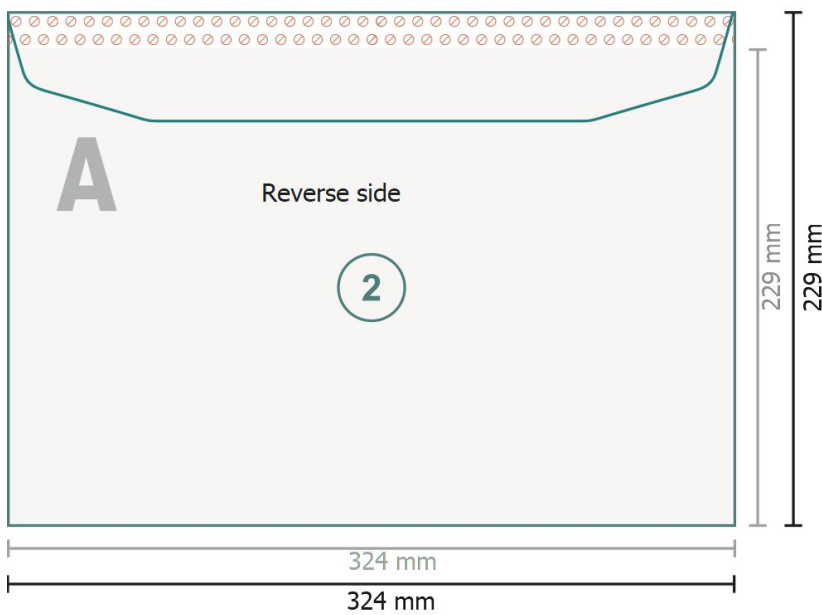

Mailers, C4, flap at the long edge
with window left, 90 gsm offset paper

Trimmed size:
32,4 x 22,9 cm

Printable area:
32,4 x 21,9 cm

Safety margin:
4 mm

Maintaining space between the text/information and the edge of the trimmed format prevents undesirable cuts.

Explanation of symbols

-  Bleed
-  Reading direction
-  Trimmed size
-  Data format
-  We will cut/perforate your product here
-  Not printable
-  Creasing/Folding

Please note:

Allow for trim allowance and safety margin according to instructions.

Arrange background graphics, images or graphics up to the edge of the data format.

Tolerances may occur during production due to cutting, punching and folding processes.

Printing data: Instructions and templates can be found under the menu item *Printing data* at www.onlineprinters.com