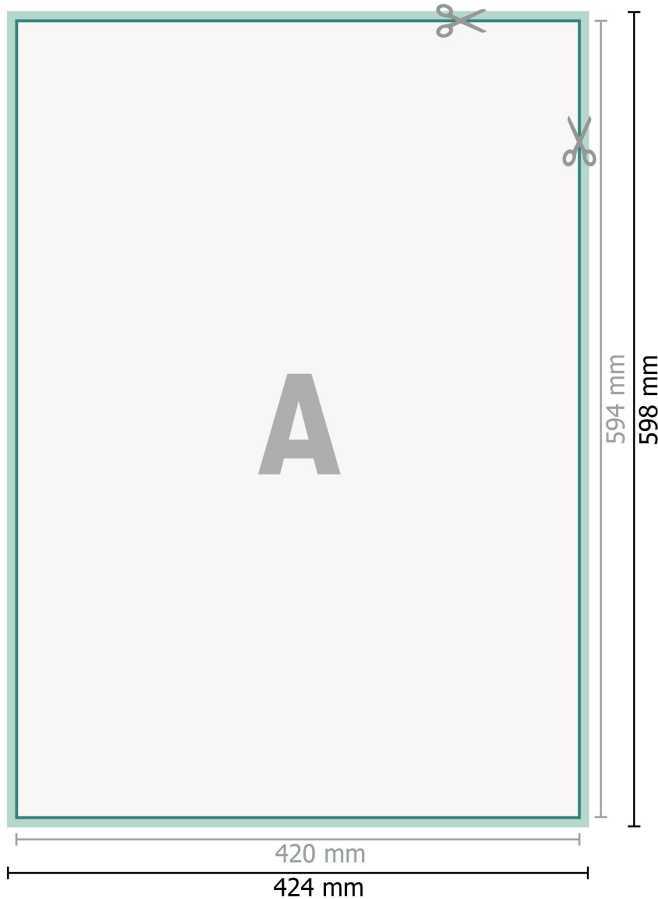

Reflective stickers, A2

**Dataformat (incl. 2 mm bleed):**

42,4 x 59,8 cm

bleed:

2 mm

Trimmed size:

42 x 59,4 cm

Safety margin:

4 mm

Maintaining space between the text/information and the edge of the trimmed format prevents undesirable cuts.

Explanation of symbols

-  Bleed
-  Reading direction
-  Trimmed size
-  Data format
-  We will cut/perforate your product here

Please note:

Allow for trim allowance and safety margin according to instructions.

Arrange background graphics, images or graphics up to the edge of the data format.

Tolerances may occur during production due to cutting, punching and folding processes.