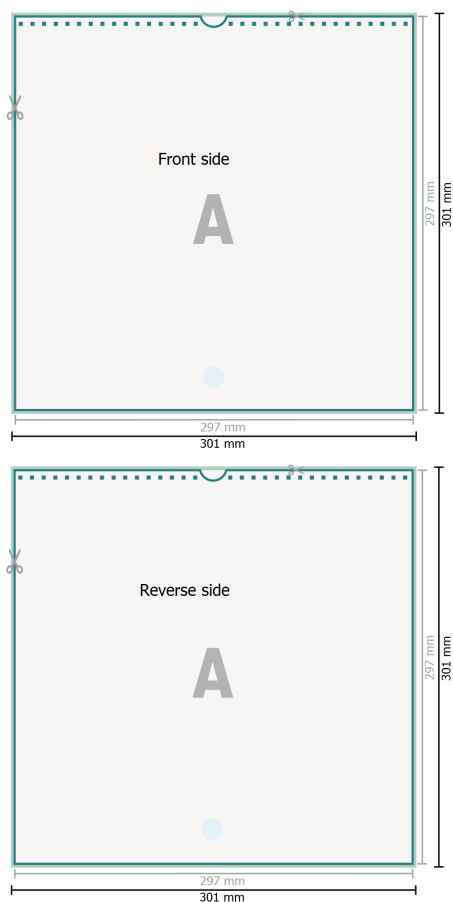

Wire-o Wall Calendars, A3-Square, 4/4 colours

 Optional drilled holes

Dataformat (incl. 2 mm bleed):

30,1 x 30,1 cm

bleed:

2 mm

Trimmed size:

29,7 x 29,7 cm

Safety margin:

4 mm

Maintaining space between the text/information and the edge of the trimmed format prevents undesirable cuts.

Explanation of symbols

 Bleed

 Reading direction

 Trimmed size

 Data format

 We will cut/perforate your product here

Please note:

Allow for trim allowance and safety margin according to instructions.

Arrange background graphics, images or graphics up to the edge of the data format.