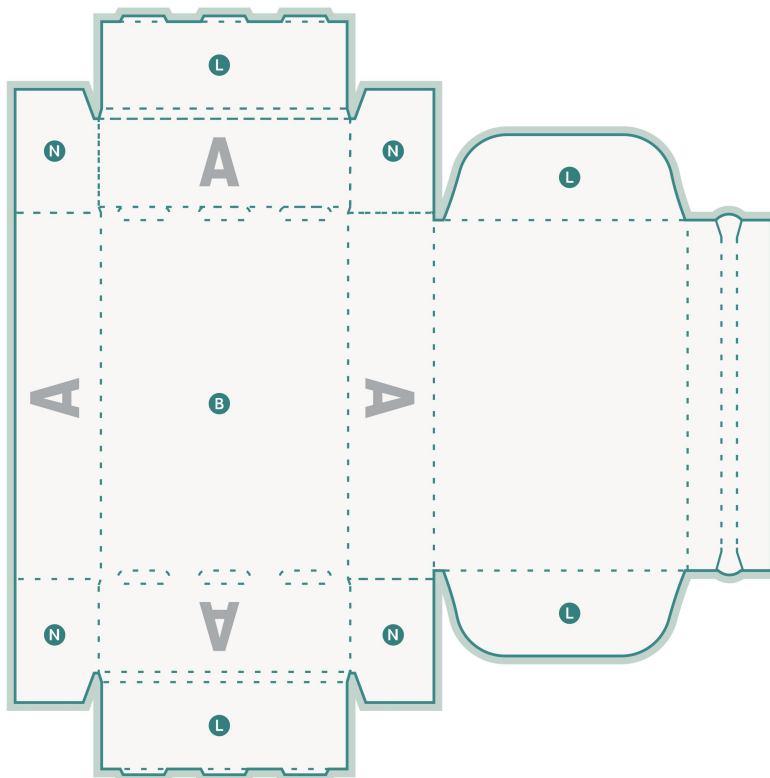

- B T_BASEMENT
- N T_INVISIBLE
- L T_LIMITED_VISIBLE
- T_BLEED

free format selection

bleed:
3 mm

Safety margin:
4 mm

Maintaining space between the text/information and the edge of the trimmed format prevents undesirable cuts.

Please note:

Allow for trim allowance and safety margin according to instructions.

Arrange background graphics, images or graphics up to the edge of the data format.

Tolerances may occur during production due to cutting, punching and folding processes.

Printing data: Instructions and templates can be found under the menu item *Printing data* at www.onlineprinters.com