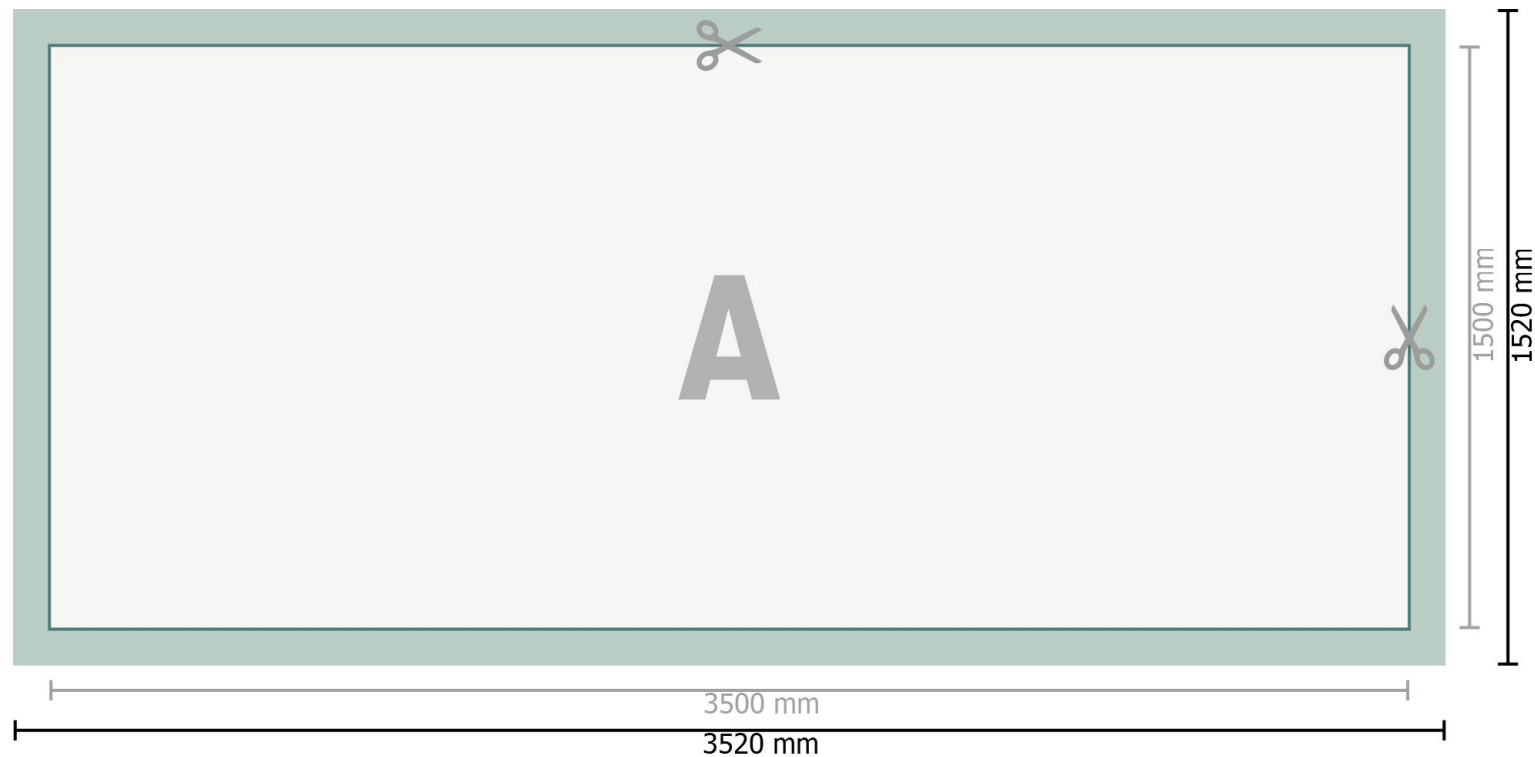

# Mehrfachpack PVC-Planen, 350 x 150 cm

**Dataformat (incl. 10 mm bleed):**  
352 x 152 cm

**Trimmed size:**  
350 x 150 cm

**Safety margin:**  
50 mm  
Maintaining space between the text/information and the edge of the trimmed format prevents undesirable cuts.

## Explanation of symbols

-  Bleed
-  Reading direction
-  Trimmed size
-  Data format
-  We will cut/perforate your product here

## Please note:

Allow for trim allowance and safety margin according to instructions.

Arrange background graphics, images or graphics up to the edge of the data format.

Tolerances may occur during production due to cutting, punching and folding processes.