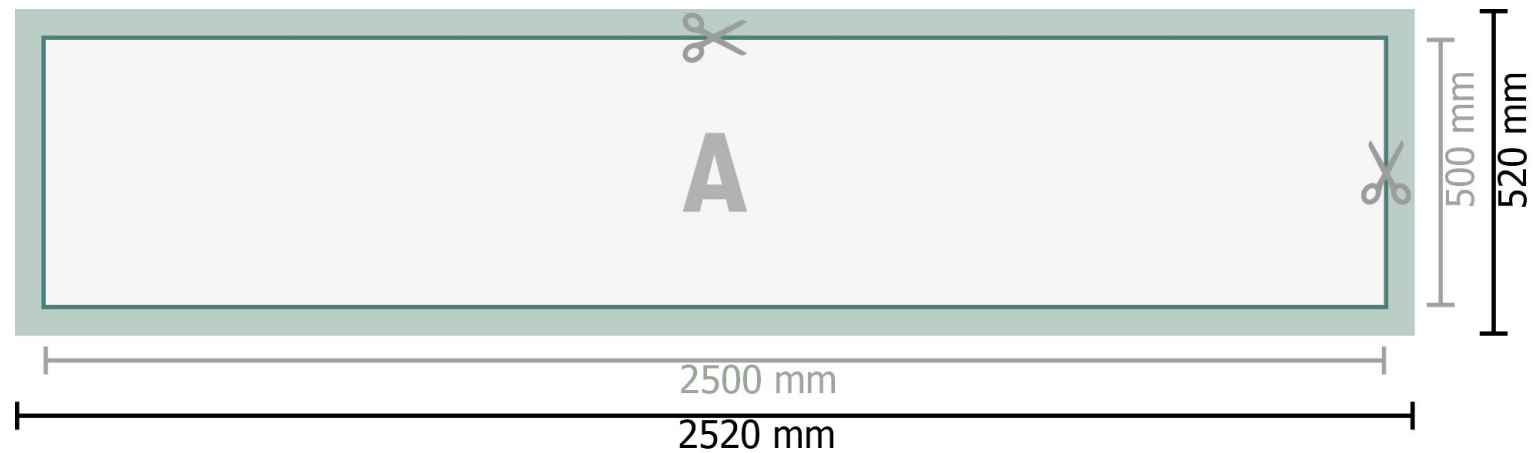

Mehrfachpack PVC-Planen, 250 x 50 cm

Dataformat (incl. 10 mm bleed):
252 x 52 cm

Trimmed size:
250 x 50 cm

Safety margin:
50 mm
Maintaining space between the text/information and the edge of the trimmed format prevents undesirable cuts.

Please note:

Allow for trim allowance and safety margin according to instructions.

Arrange background graphics, images or graphics up to the edge of the data format.

Tolerances may occur during production due to cutting, punching and folding processes.