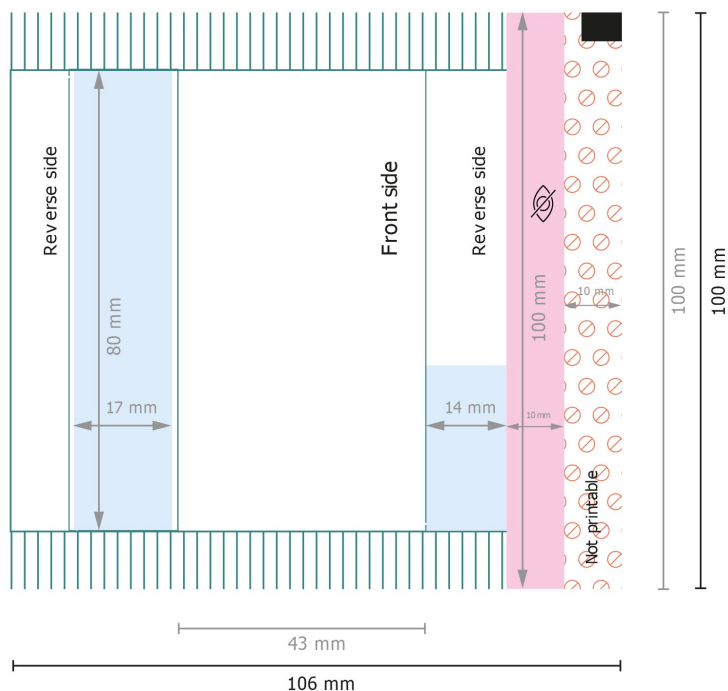

# Coffee biscuit Stereo

Area for content information.

**Data format:**

10,6 x 10 cm

**Trimmed size (closed):**

4,3 x 10 cm

**Safety margin:**

4 mm

Maintaining space between the text/information and the edge of the trimmed format prevents undesirable cuts.

**Explanation of symbols**

—| Trimmed size

—| Data format

⊘ Not printable

👁 invisible

**Please note:**

Allow for trim allowance and safety margin according to instructions.

Arrange background graphics, images or graphics up to the edge of the data format.

Tolerances may occur during production due to cutting, punching and folding processes.