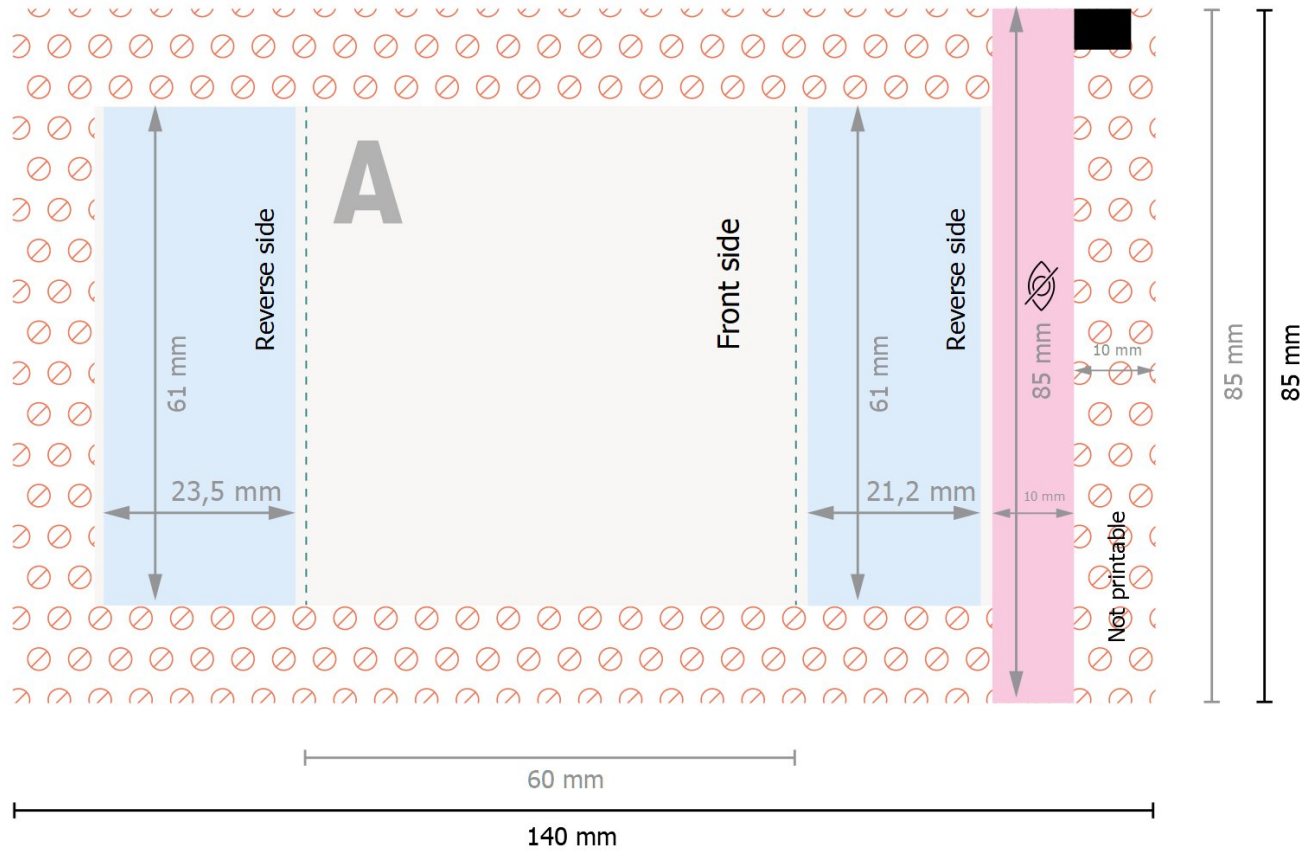

Fruit gums, 10 g per bag
 Gummy bear, 10 g per bag

■ Area for content information.

Data format:
 14 x 8,5 cm

Trimmed size (closed):
 6 x 8,5 cm

Safety margin:
 4 mm
 Maintaining space between the text/information and the edge of the trimmed format prevents undesirable cuts.

Explanation of symbols

- A** Reading direction
- Trimmed size
- Data format
- ⊘ Not printable
- 👁 invisible

Please note:

Allow for trim allowance and safety margin according to instructions.

Arrange background graphics, images or graphics up to the edge of the data format.

Tolerances may occur during production due to cutting, punching and folding processes.

Printing data: Instructions and templates can be found under the menu item *Printing data* at www.onlineprinters.com