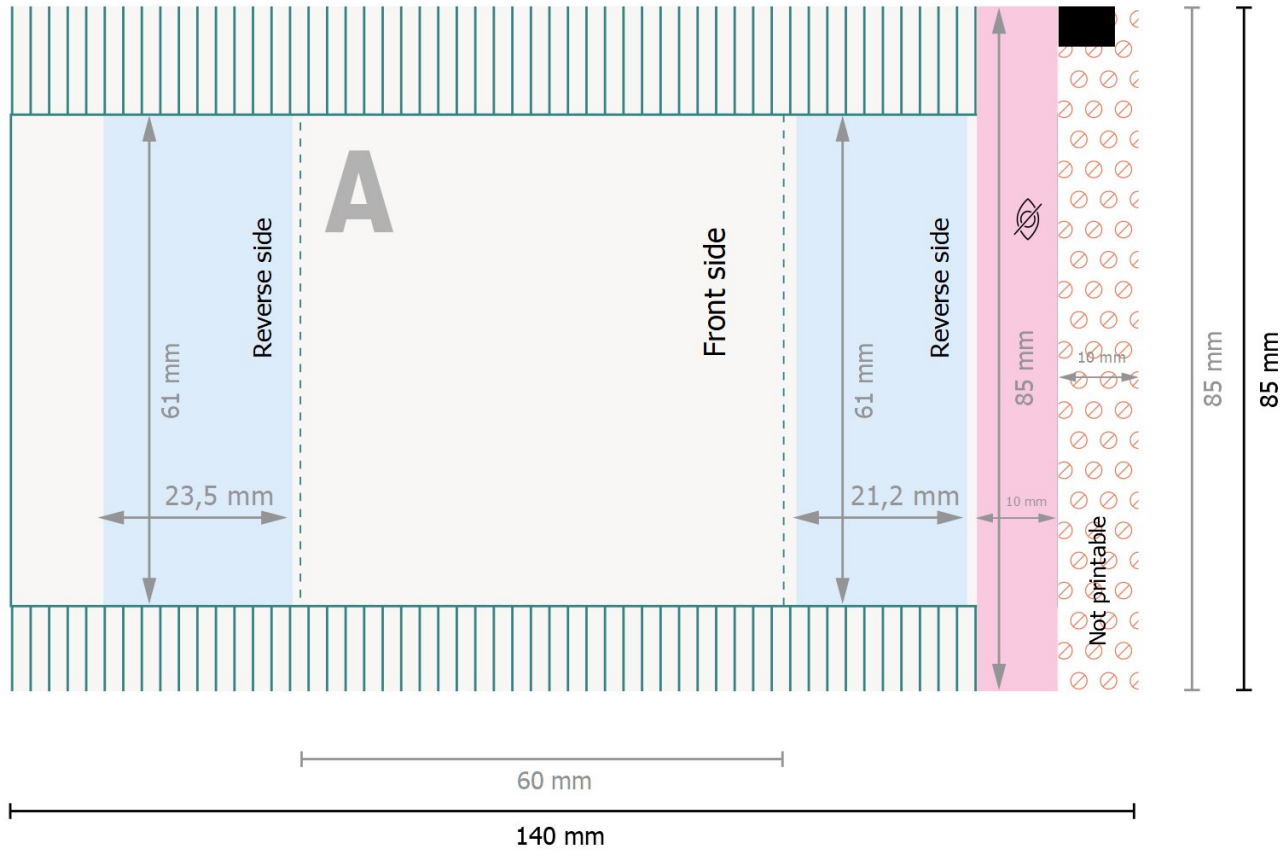

Fruit gums, 10 g per bag
 Gummy bear, 10 g per bag

■ Area for content information.

Data format:
 14 x 8,5 cm

Trimmed size (closed):
 6 x 8,5 cm

Safety margin:
 4 mm
 Maintaining space between the text/information and the edge of the trimmed format prevents undesirable cuts.

Explanation of symbols

A Reading direction

— Trimmed size

— Data format

⊘ Not printable

■ invisible

Please note:

Allow for trim allowance and safety margin according to instructions.

Arrange background graphics, images or graphics up to the edge of the data format.

Tolerances may occur during production due to cutting, punching and folding processes.

Printing data: Instructions and templates can be found under the menu item *Printing data* at www.onlineprinters.com