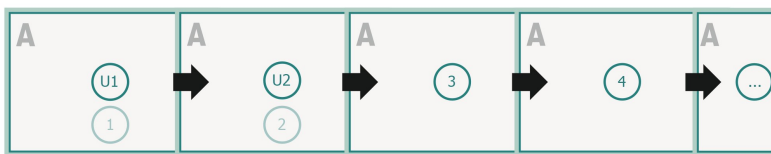

Brochure calendars without cover, landscape, A4

cover
inner part

bleed:
2 mm

Safety margin:
5 mm

Maintaining space between the text/information and the edge of the trimmed format prevents undesirable cuts.

Sequence of pages

Create pages consecutively as individual pages.