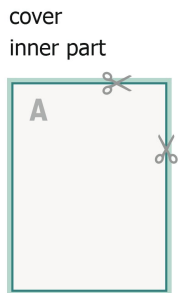

Brochure calendars with cover, portrait, A5

bleed:
2 mm

Safety margin:
5 mm

Maintaining space between the text/information and the edge of the trimmed format prevents undesirable cuts.

Sequence of pages

Create pages consecutively as individual pages.

finished product

Please observe our artwork information!

Explanation of symbols

-  Bleed
-  Reading direction
-  Trimmed size
-  Data format

Please note:

Allow for trim allowance and safety margin according to instructions.

Arrange background graphics, images or graphics up to the edge of the data format.

Tolerances may occur during production due to cutting, punching and folding processes.

Printing data: Instructions and templates can be found under the menu item *Printing data* at www.onlineprinters.com