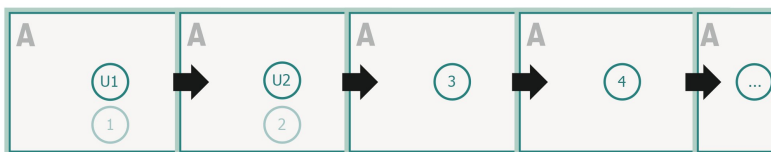

Brochure calendars with cover, landscape, A4

cover
inner part

bleed:
2 mm

Safety margin:
5 mm

Maintaining space between the text/information and the edge of the trimmed format prevents undesirable cuts.

Sequence of pages

Create pages consecutively as individual pages.