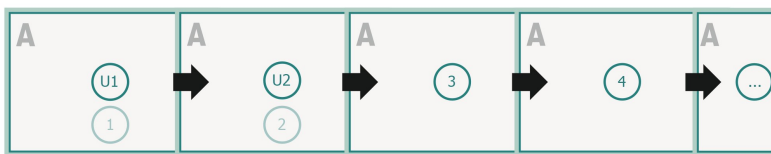

Brochure calendars without cover, landscape, A5

cover
inner part

bleed:
2 mm

Safety margin:
5 mm

Maintaining space between the text/information and the edge of the trimmed format prevents undesirable cuts.

Sequence of pages

Create pages consecutively as individual pages.

finished product

Please observe our artwork information!

Explanation of symbols

 Bleed

 Reading direction

 Trimmed size

 Data format

Please note:

Allow for trim allowance and safety margin according to instructions.

Arrange background graphics, images or graphics up to the edge of the data format.

Tolerances may occur during production due to cutting, punching and folding processes.