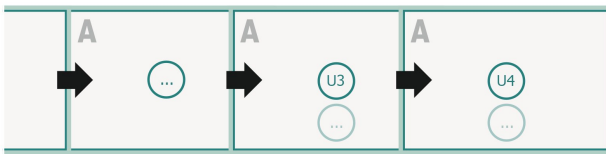

Brochure calendars without cover, landscape, A5

cover
inner part

bleed:
2 mm

Safety margin:
5 mm

Maintaining space between the text/information and the edge of the trimmed format prevents undesirable cuts.

Sequence of pages

Create pages consecutively as individual pages.

finished product

Please observe our artwork information!

Explanation of symbols

 Bleed

 Reading direction

 Trimmed size

 Data format

Please note:

Allow for trim allowance and safety margin according to instructions.

Arrange background graphics, images or graphics up to the edge of the data format.

Tolerances may occur during production due to cutting, punching and folding processes.