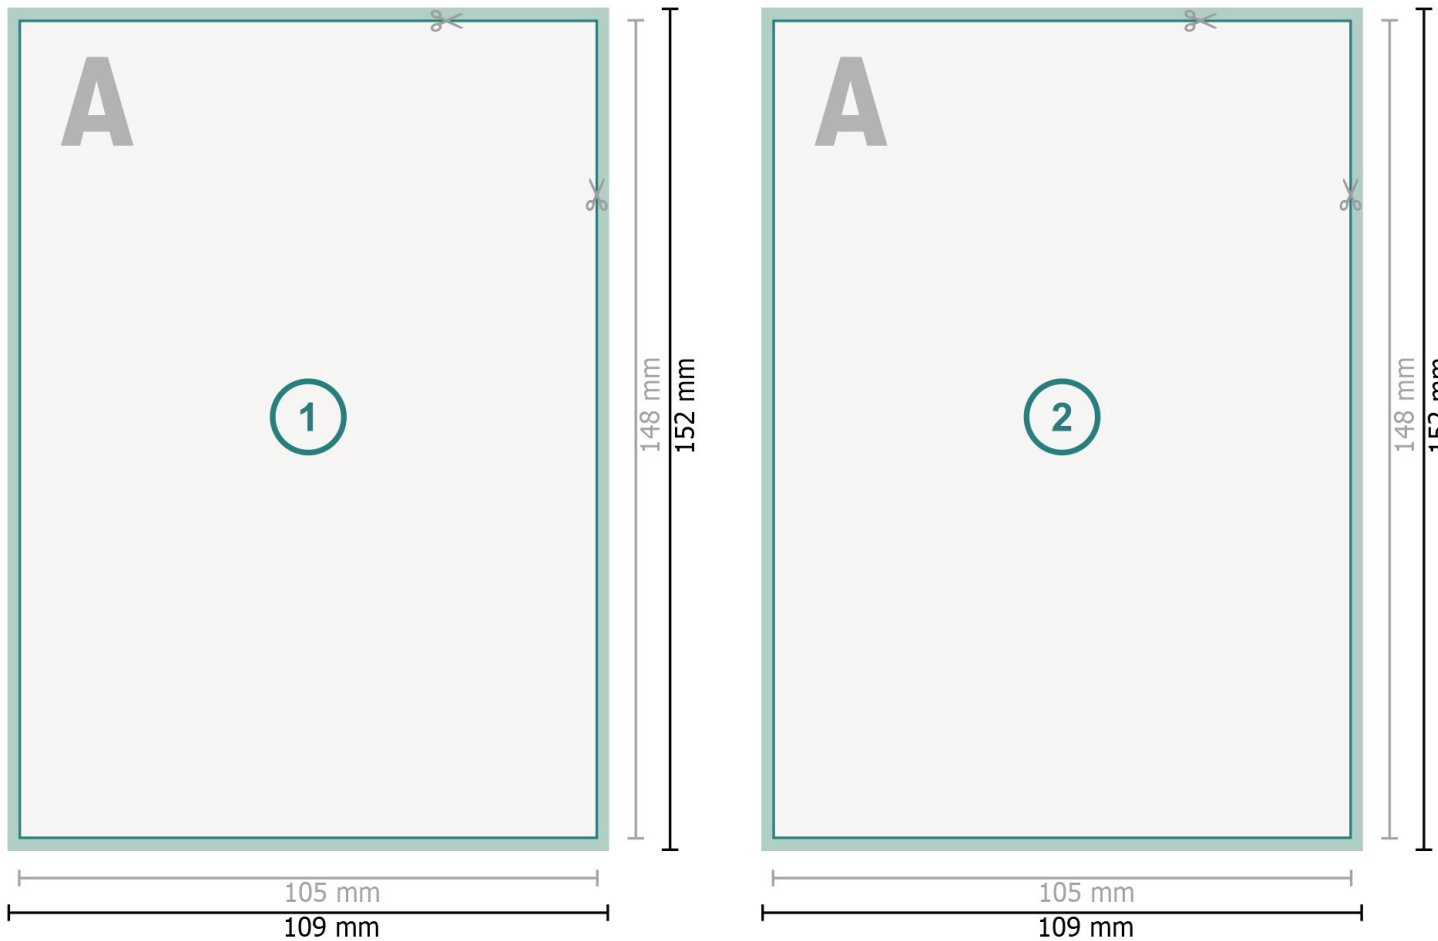

Christmas postcards with spot relief varnish, A6

Dataformat (incl. 2 mm bleed):

10,9 x 15,2 cm

bleed:

2 mm

Trimmed size:

10,5 x 14,8 cm

Safety margin:

4 mm

Maintaining space between the text/information and the edge of the trimmed format prevents undesirable cuts.

Explanation of symbols

 Bleed

 Reading direction

 Trimmed size

 Data format

 We will cut/perforate your product here

Please note:

Allow for trim allowance and safety margin according to instructions.

Arrange background graphics, images or graphics up to the edge of the data format.

Tolerances may occur during production due to cutting, punching and folding processes.