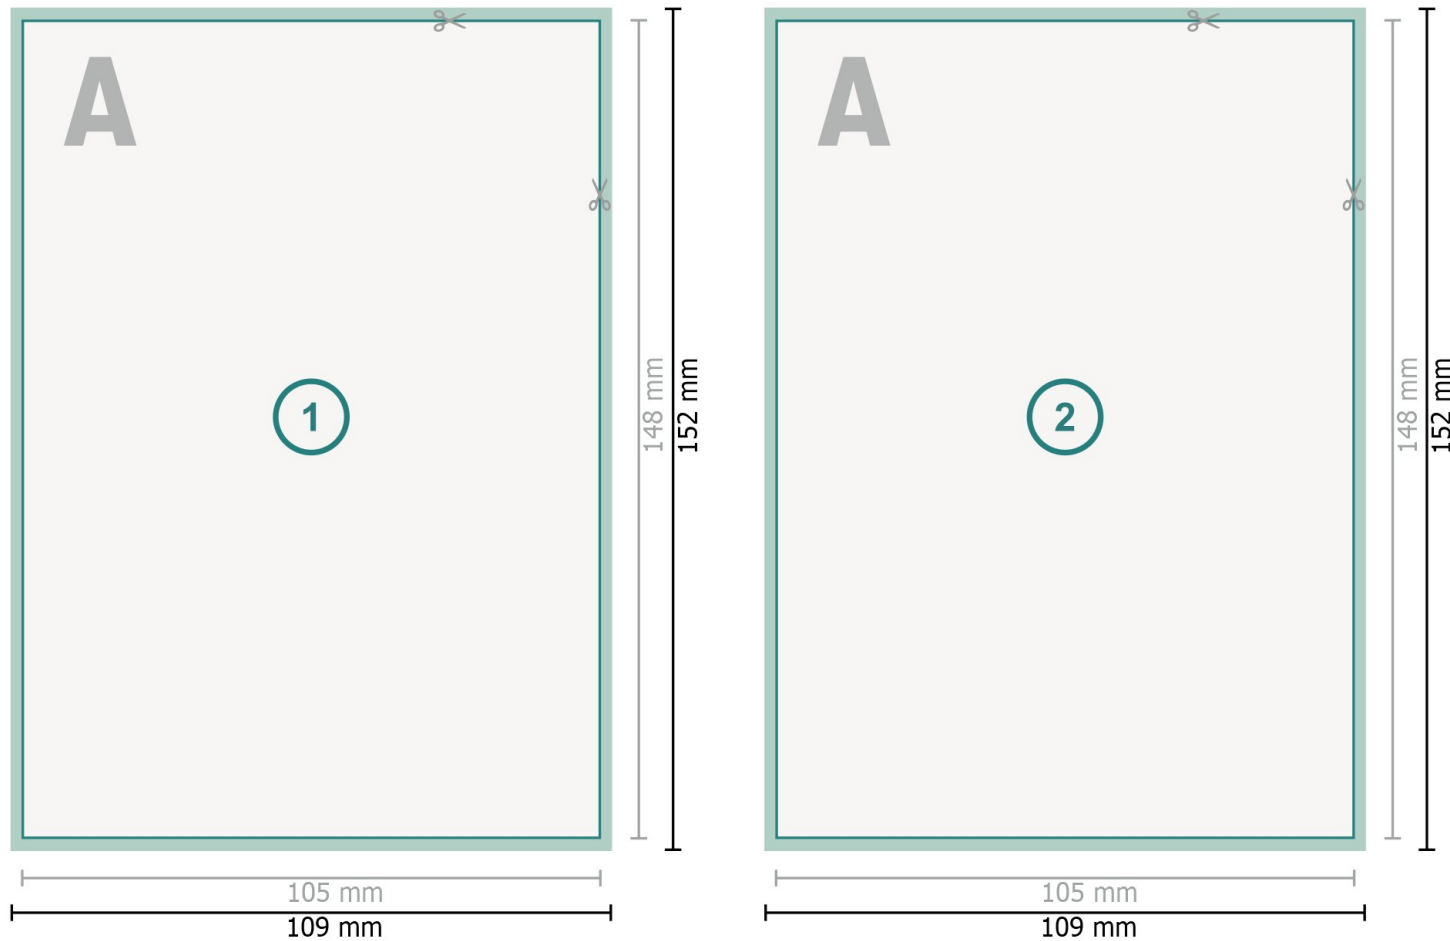

Christmas postcards with spot UV varnish, A6

Dataformat (incl. 2 mm bleed):

10,9 x 15,2 cm

bleed:

2 mm

Trimmed size:

10,5 x 14,8 cm

Safety margin:

4 mm

Maintaining space between the text/information and the edge of the trimmed format prevents undesirable cuts.

Explanation of symbols

 Bleed

 Reading direction

 Trimmed size

 Data format

 We will cut/perforate your product here

Please note:

Allow for trim allowance and safety margin according to instructions.

Arrange background graphics, images or graphics up to the edge of the data format.

Tolerances may occur during production due to cutting, punching and folding processes.