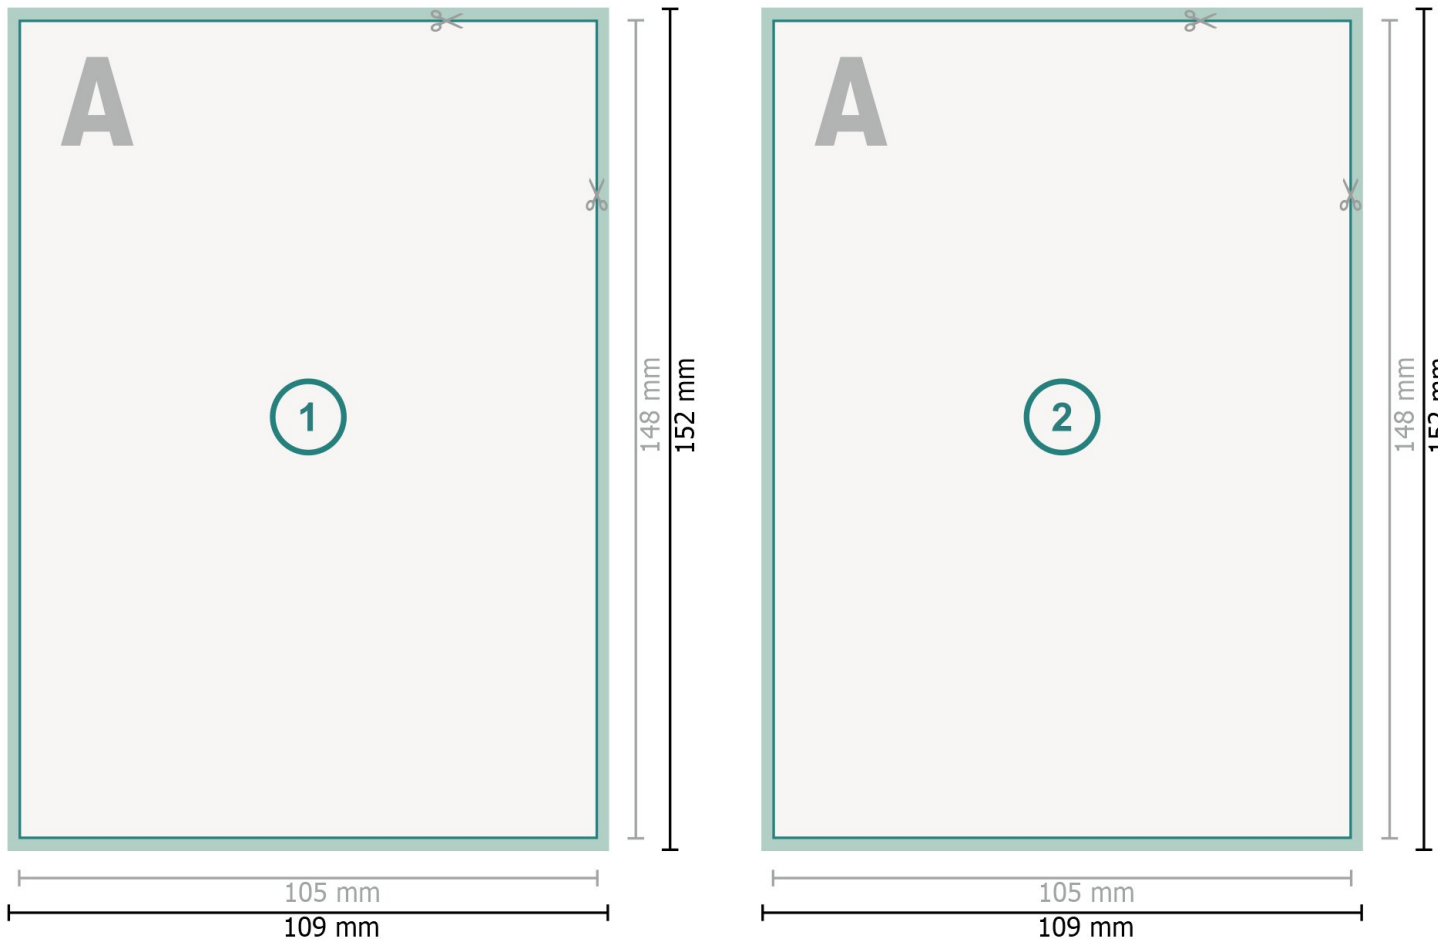

Christmas postcards with spot hot foil stamping, A6

Dataformat (incl. 2 mm bleed):

10,9 x 15,2 cm

bleed:

2 mm

Trimmed size:

10,5 x 14,8 cm

Safety margin:

4 mm

Maintaining space between the text/information and the edge of the trimmed format prevents undesirable cuts.

Explanation of symbols

 Bleed

 Reading direction

 Trimmed size

 Data format

 We will cut/perforate your product here

Please note:

Allow for trim allowance and safety margin according to instructions.

Arrange background graphics, images or graphics up to the edge of the data format.

Tolerances may occur during production due to cutting, punching and folding processes.