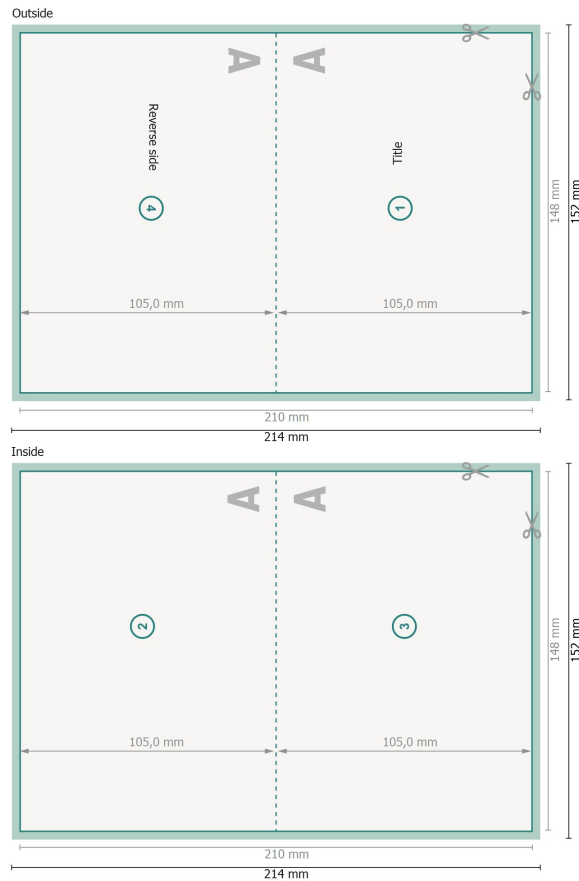

Folded cards with spot hot foil stamping, A6 landscape, long side creasing

1 fold

View rotated by 90 degrees.

Dataformat (incl. 2 mm bleed):

21,4 x 15,2 cm

bleed:

2 mm

Trimmed size:

21 x 14,8 cm

Trimmed size (closed):

14,8 x 10,5 cm

Safety margin:

4 mm

Maintaining space between the text/information and the edge of the trimmed format prevents undesirable cuts.

Explanation of symbols

 Bleed

 Reading direction

 Trimmed size

 Data format

 We will cut/perforate your product here

 Creasing/Folding

Please note:

Allow for trim allowance and safety margin according to instructions.

Arrange background graphics, images or graphics up to the edge of the data format.