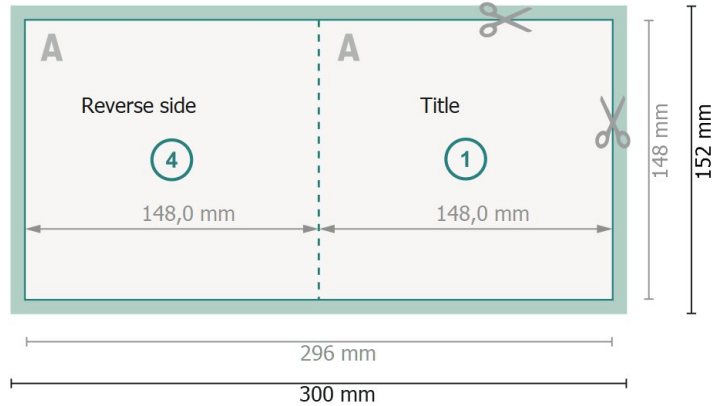

Folded Cards with spot hot foil stamping, A5-Square

1 fold

Outside

Inside