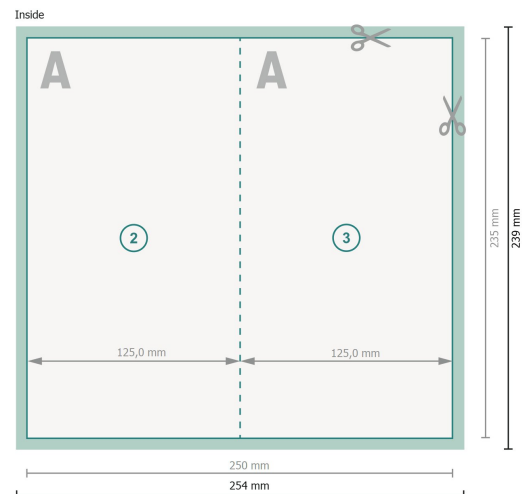

# Folded Cards Portrait with spot hot foil stamping, Maxi

1 fold

**Dataformat (incl. 2 mm bleed):**

25,4 x 23,9 cm

**bleed:**

2 mm

**Trimmed size:**

25 x 23,5 cm

**Trimmed size (closed):**

12,5 x 23,5 cm

**Safety margin:**

4 mm

Maintaining space between the text/information and the edge of the trimmed format prevents undesirable cuts.

**Explanation of symbols**

 Bleed

 Reading direction

 Trimmed size

 Data format

 We will cut/perforate your product here

 Creasing/Folding

**Please note:**

Allow for trim allowance and safety margin according to instructions.

Arrange background graphics, images or graphics up to the edge of the data format.