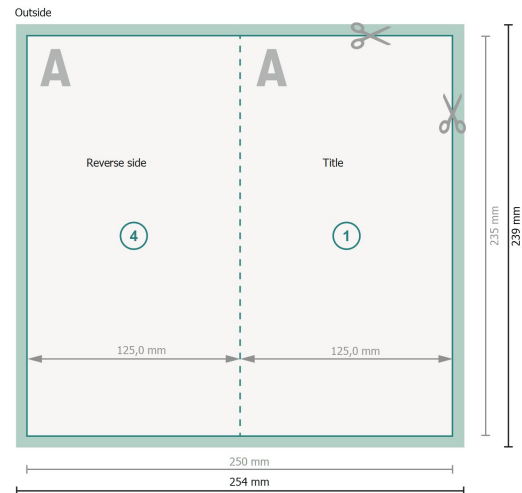

# Folded Cards Portrait with spot hot foil stamping, Maxi

1 fold

**Dataformat (incl. 2 mm bleed):**

25,4 x 23,9 cm

**bleed:**

2 mm

**Trimmed size:**

25 x 23,5 cm

**Trimmed size (closed):**

12,5 x 23,5 cm

**Safety margin:**

4 mm

Maintaining space between the text/information and the edge of the trimmed format prevents undesirable cuts.

**Explanation of symbols**

 Bleed

 Reading direction

 Trimmed size

 Data format

 We will cut/perforate your product here

 Creasing/Folding

**Please note:**

Allow for trim allowance and safety margin according to instructions.

Arrange background graphics, images or graphics up to the edge of the data format.