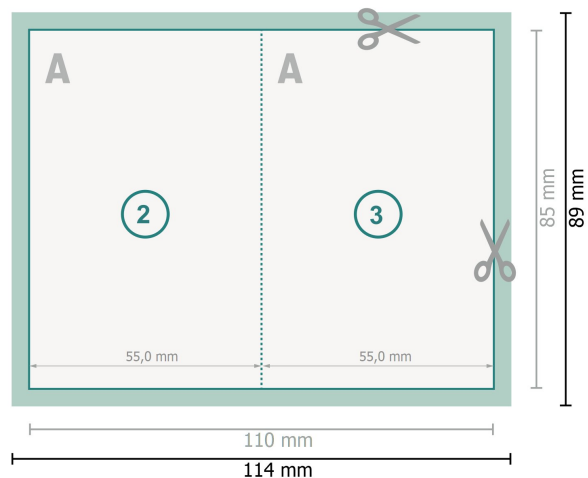

# Folded Cards with spot UV varnish, Portrait, 5.5 x 8.5 cm

1 fold

## Dataformat (incl. 2 mm bleed):

11,4 x 8,9 cm

## Trimmed size:

11 x 8,5 cm

## Trimmed size (closed):

5,5 x 8,5 cm