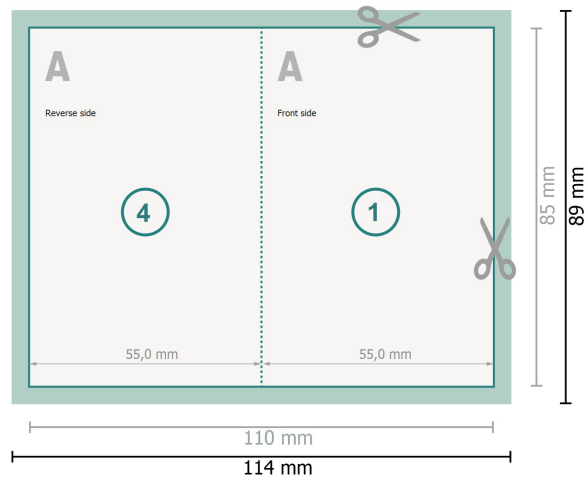

# Folded Cards with spot UV varnish, Portrait, 5.5 x 8.5 cm

1 fold

## Dataformat (incl. 2 mm bleed):

11,4 x 8,9 cm

## Trimmed size:

11 x 8,5 cm

## Trimmed size (closed):

5,5 x 8,5 cm