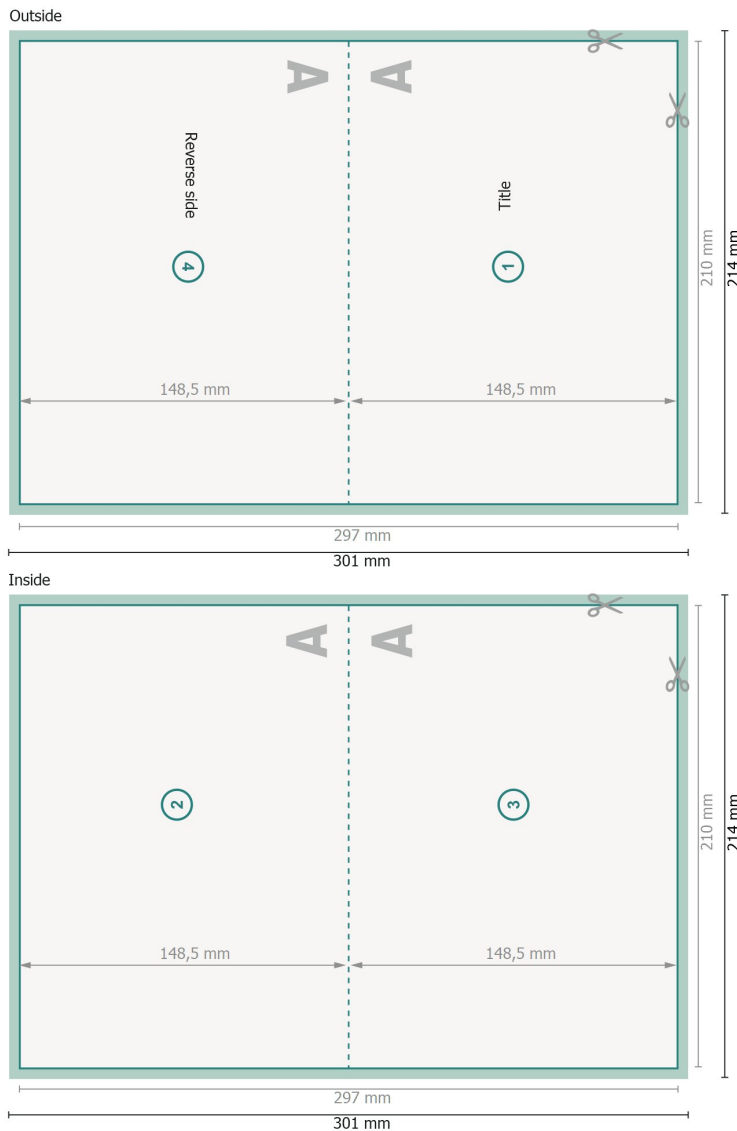

Folded cards with spot relief varnish, A5 landscape, long side creasing

1 fold

View rotated by 90 degrees.

Dataformat (incl. 2 mm bleed):

30,1 x 21,4 cm

bleed:

2 mm

Trimmed size:

29,7 x 21 cm

Trimmed size (closed):

21 x 14,8 cm

Safety margin:

4 mm

Maintaining space between the text/information and the edge of the trimmed format prevents undesirable cuts.

Explanation of symbols

-  Bleed
-  Reading direction
-  Trimmed size
-  Data format
-  We will cut/perforate your product here
-  Creasing/Folding

Please note:

Allow for trim allowance and safety margin according to instructions.

Arrange background graphics, images or graphics up to the edge of the data format.

Tolerances may occur during production due to cutting, punching and folding processes.