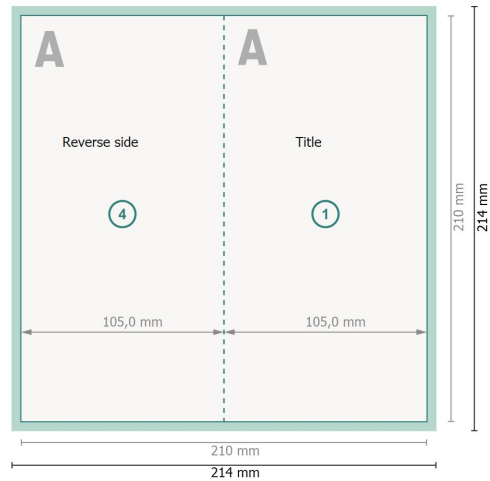

Folded Christmas cards with spot hot foil stamping, portrait, DL

4 pages, 1 fold

Outside

Inside

Dataformat (incl. 2 mm bleed):

21,4 x 21,4 cm

bleed:

2 mm

Trimmed size:

21 x 21 cm

Trimmed size (closed):

10,5 x 21 cm

Safety margin:

4 mm

Maintaining space between the text/information and the edge of the trimmed format prevents undesirable cuts.

Explanation of symbols

 Bleed

 Reading direction

 Trimmed size

 Data format

 We will cut/perforate your product here

 Creasing/Folding

Please note:

Allow for trim allowance and safety margin according to instructions.

Arrange background graphics, images or graphics up to the edge of the data format.

Tolerances may occur during production due to cutting, punching and folding processes.

Printing data: Instructions and templates can be found under the menu item *Printing data* at www.onlineprinters.com