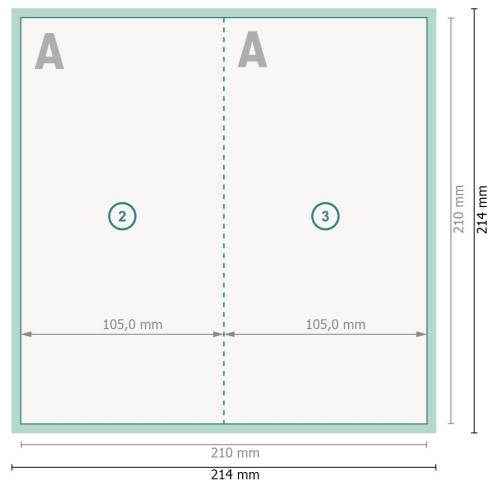

Folded Christmas cards with spot hot foil stamping, portrait, DL

4 pages, 1 fold

Outside

Inside

Dataformat (incl. 2 mm bleed):

21,4 x 21,4 cm

bleed:

2 mm

Trimmed size:

21 x 21 cm

Trimmed size (closed):

10,5 x 21 cm

Safety margin:

4 mm

Maintaining space between the text/information and the edge of the trimmed format prevents undesirable cuts.

Explanation of symbols

 Bleed

 Reading direction

 Trimmed size

 Data format

 We will cut/perforate your product here

 Creasing/Folding

Please note:

Allow for trim allowance and safety margin according to instructions.

Arrange background graphics, images or graphics up to the edge of the data format.

Tolerances may occur during production due to cutting, punching and folding processes.

Printing data: Instructions and templates can be found under the menu item *Printing data* at www.onlineprinters.com