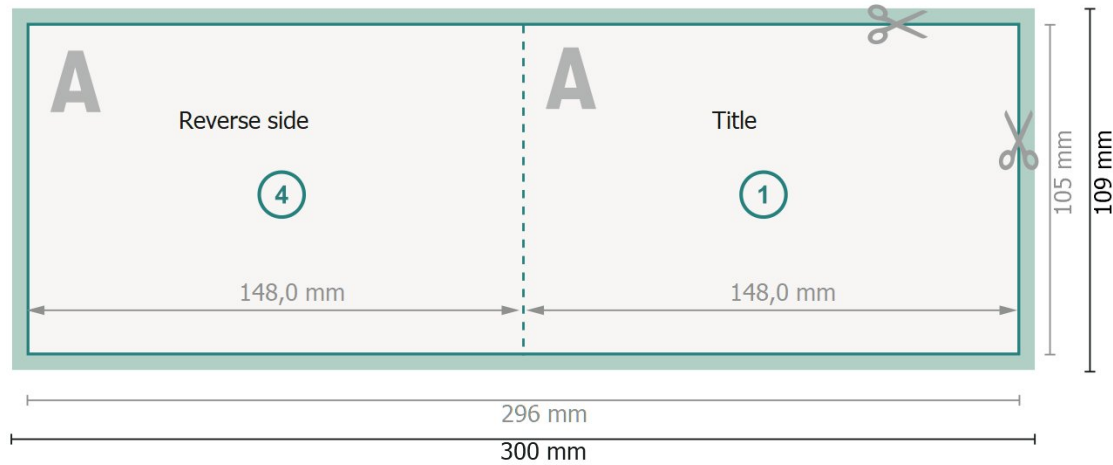

Folded Christmas cards with spot relief varnish, landscape, A6

1 fold

Outside

Inside

Dataformat (incl. 2 mm bleed):

30 x 10,9 cm

Trimmed size:

29,6 x 10,5 cm

bleed:

2 mm

Trimmed size (closed):

14,8 x 10,5 cm

Safety margin:

4 mm

Maintaining space between the text/information and the edge of the trimmed format prevents undesirable cuts.

Explanation of symbols

Arrange background graphics, images or graphics up to the edge of the data format.

Tolerances may occur during production due to cutting, punching and folding processes.

Printing data: Instructions and templates can be found under the menu item *Printing data* at www.onlineprinters.com