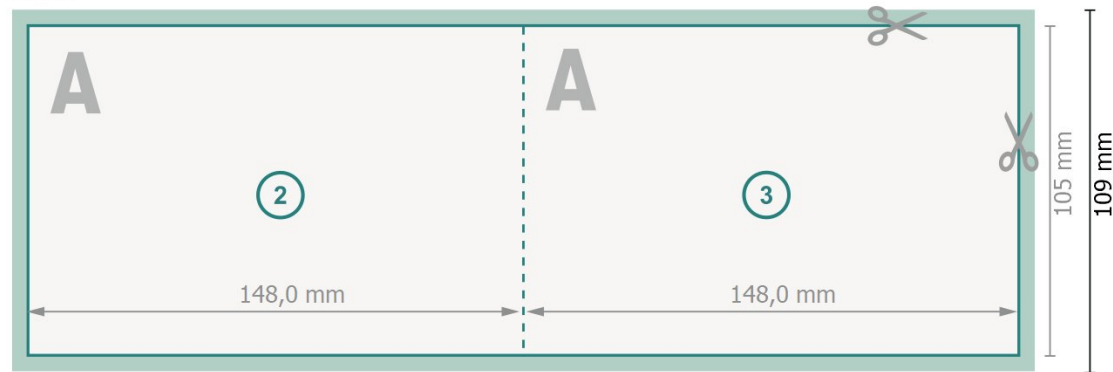

Folded Christmas cards with spot relief varnish, landscape, A6

1 fold

Outside

Inside

Dataformat (incl. 2 mm bleed):

30 x 10,9 cm

Trimmed size:

29,6 x 10,5 cm

bleed:

2 mm

Trimmed size (closed):

14,8 x 10,5 cm

Safety margin:

4 mm

Maintaining space between the text/information and the edge of the trimmed format prevents undesirable cuts.

Explanation of symbols