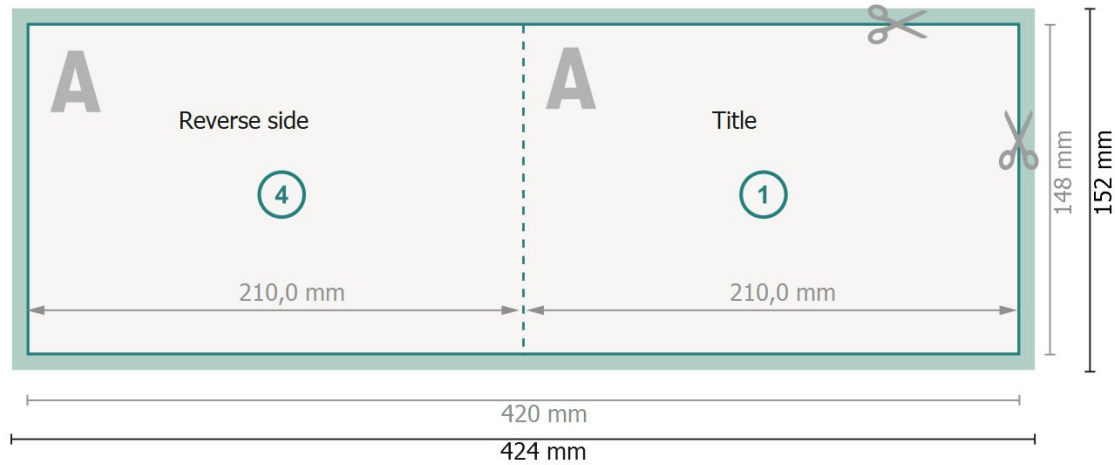

Folded Cards Landscape with spot UV varnish, A5

1 fold

Outside

Inside

Dataformat (incl. 2 mm bleed):

42,4 x 15,2 cm

bleed:

2 mm

Trimmed size:

42 x 14,8 cm

Trimmed size (closed):

21 x 14,8 cm

Safety margin:

4 mm

Maintaining space between the text/information and the edge of the trimmed format prevents undesirable cuts.

Explanation of symbols

Arrange background graphics, images or graphics up to the edge of the data format.

Tolerances may occur during production due to cutting, punching and folding processes.

Printing data: Instructions and templates can be found under the menu item *Printing data* at www.onlineprinters.com