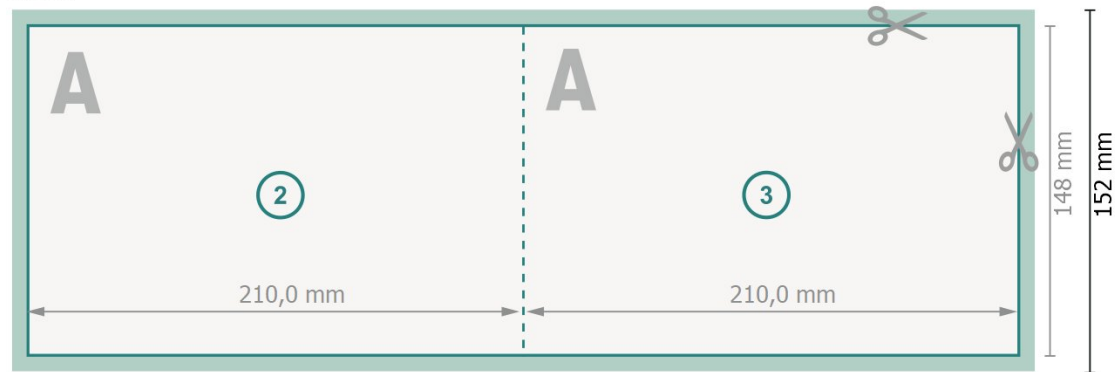

Folded Cards Landscape with spot UV varnish, A5

1 fold

Outside

Inside

Dataformat (incl. 2 mm bleed):

42,4 x 15,2 cm

bleed:

2 mm

Trimmed size:

42 x 14,8 cm

Trimmed size (closed):

21 x 14,8 cm

Safety margin:

4 mm

Maintaining space between the text/information and the edge of the trimmed format prevents undesirable cuts.

Explanation of symbols