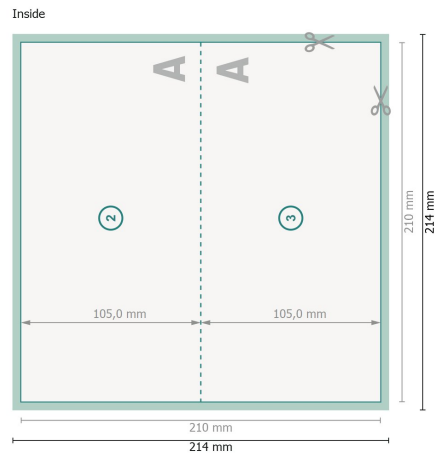

Folded cards with spot relief varnish, DL landscape, long side creasing

1 fold

View rotated by 90 degrees.

Dataformat (incl. 2 mm bleed):

21,4 x 21,4 cm

bleed:

2 mm

Trimmed size:

21 x 21 cm

Trimmed size (closed):

21 x 10,5 cm

Safety margin:

4 mm

Maintaining space between the text/information and the edge of the trimmed format prevents undesirable cuts.

Explanation of symbols

Bleed

Reading direction

Trimmed size

Data format

We will cut/perforate your product here

Creasing/Folding

Please note:

Allow for trim allowance and safety margin according to instructions.

Arrange background graphics, images or graphics up to the edge of the data format.

Tolerances may occur during production due to cutting, punching and folding processes.

Printing data: Instructions and templates can be found under the menu item *Printing data* at www.onlineprinters.com