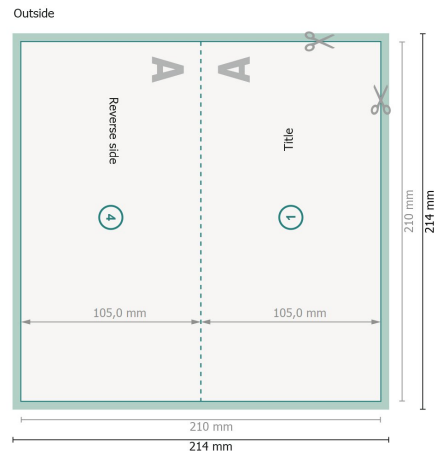

Folded cards with spot relief varnish, DL landscape, long side creasing

1 fold

View rotated by 90 degrees.

Dataformat (incl. 2 mm bleed):

21,4 x 21,4 cm

bleed:

2 mm

Trimmed size:

21 x 21 cm

Trimmed size (closed):

21 x 10,5 cm

Safety margin:

4 mm

Maintaining space between the text/information and the edge of the trimmed format prevents undesirable cuts.

Explanation of symbols

Bleed

Reading direction

Trimmed size

Data format

We will cut/perforate your product here

Creasing/Folding

Please note:

Allow for trim allowance and safety margin according to instructions.

Arrange background graphics, images or graphics up to the edge of the data format.

Tolerances may occur during production due to cutting, punching and folding processes.

Printing data: Instructions and templates can be found under the menu item *Printing data* at www.onlineprinters.com