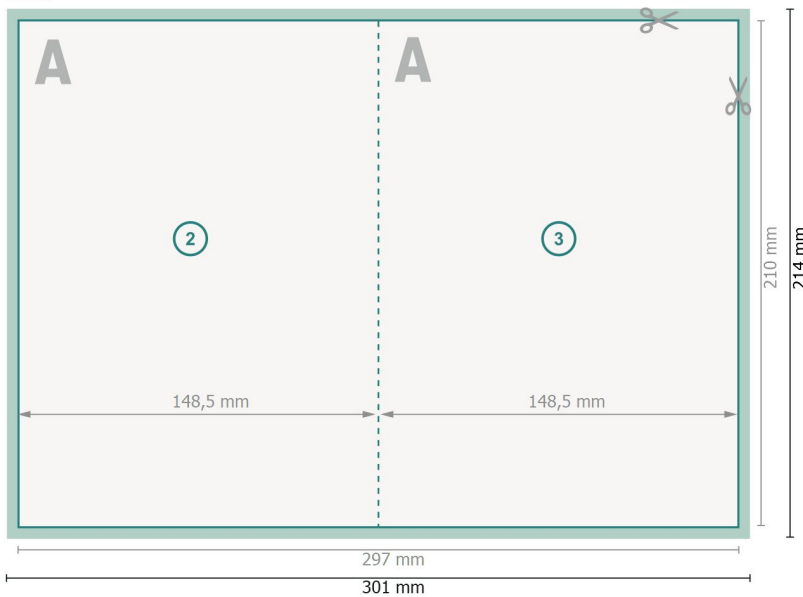

Folded Cards Portrait with spot relief varnish, A5

1 fold

Outside

Inside

Dataformat (incl. 2 mm bleed):

30,1 x 21,4 cm

bleed:

2 mm

Trimmed size:

29,7 x 21 cm

Trimmed size (closed):

14,8 x 21 cm

Safety margin:

4 mm

Maintaining space between the text/information and the edge of the trimmed format prevents undesirable cuts.

Explanation of symbols

 Bleed

 Reading direction

 Trimmed size

 Data format

 We will cut/perforate your product here

 Creasing/Folding

Please note:

Allow for trim allowance and safety margin according to instructions.

Arrange background graphics, images or graphics up to the edge of the data format.

Tolerances may occur during production due to cutting, punching and folding processes.

Printing data: Instructions and templates can be found under the menu item *Printing data* at www.onlineprinters.com