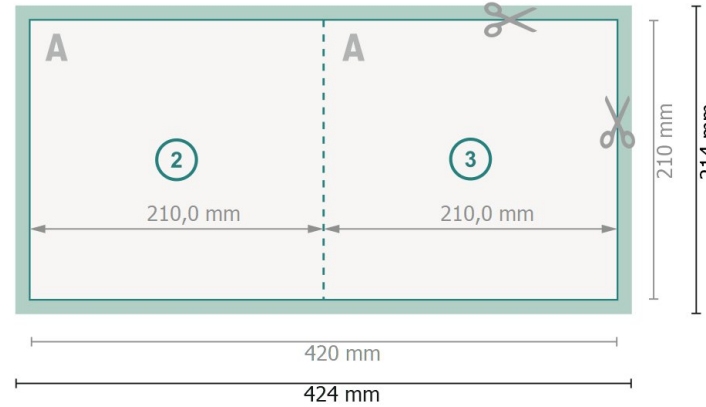

# Folded Cards with spot UV varnish, A4-Square

1 fold

Outside

Inside

**Dataformat (incl. 2 mm bleed):**

42,4 x 21,4 cm

**bleed:**

2 mm

**Trimmed size:**

42 x 21 cm

**Trimmed size (closed):**

21 x 21 cm

**Safety margin:**

4 mm

Maintaining space between the text/information and the edge of the trimmed format prevents undesirable cuts.

**Please note:**

Allow for trim allowance and safety margin according to instructions.

Arrange background graphics, images or graphics up to the edge of the data format.

Tolerances may occur during production due to cutting, punching and folding processes.