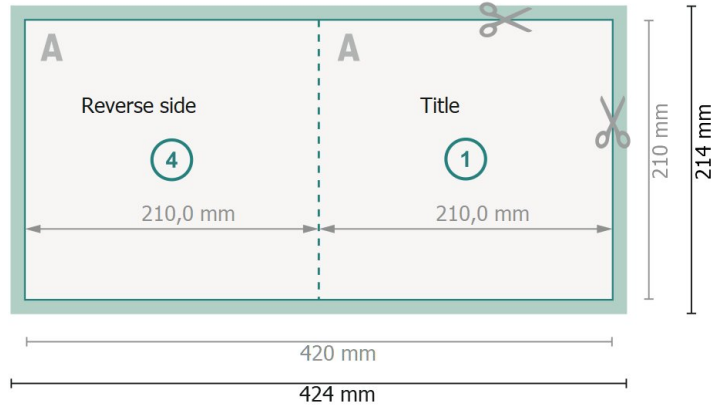

# Folded Cards with spot UV varnish, A4-Square

1 fold

Outside

Inside

**Dataformat (incl. 2 mm bleed):**

42,4 x 21,4 cm

**bleed:**

2 mm

**Trimmed size:**

42 x 21 cm

**Trimmed size (closed):**

21 x 21 cm

**Safety margin:**

4 mm

Maintaining space between the text/information and the edge of the trimmed format prevents undesirable cuts.

**Please note:**

Allow for trim allowance and safety margin according to instructions.

Arrange background graphics, images or graphics up to the edge of the data format.

Tolerances may occur during production due to cutting, punching and folding processes.