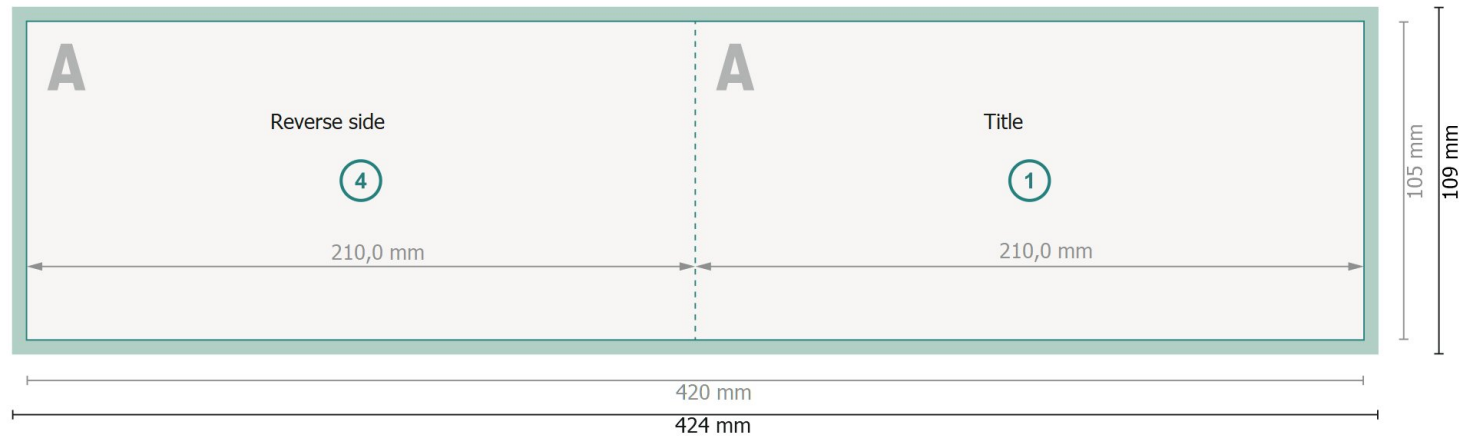

Folded Christmas cards with spot UV varnish, landscape, DL

1 fold

Outside

Dataformat (incl. 2 mm bleed):

42,4 x 10,9 cm

Trimmed size:

42 x 10,5 cm

bleed:

2 mm

Trimmed size (closed):

21 x 10,5 cm

Safety margin:

4 mm

Maintaining space between the text/information and the edge of the trimmed format prevents undesirable cuts.

Inside

Explanation of symbols

Arrange background graphics, images or graphics up to the edge of the data format.

Tolerances may occur during production due to cutting, punching and folding processes.

Printing data: Instructions and templates can be found under the menu item *Printing data* at www.onlineprinters.com