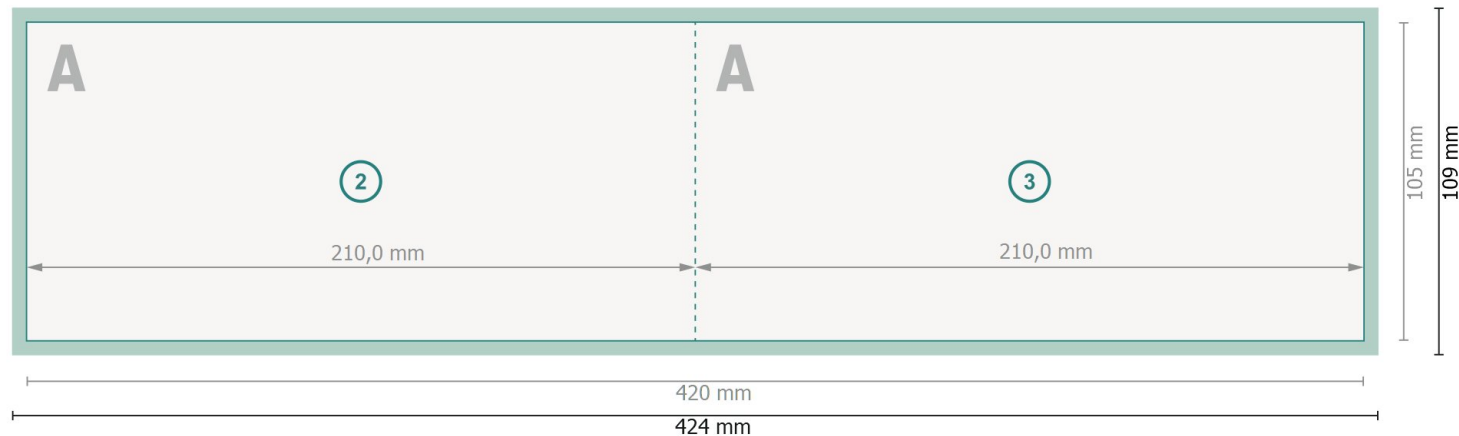

Folded Christmas cards with spot UV varnish, landscape, DL

1 fold

Outside

Dataformat (incl. 2 mm bleed):

42,4 x 10,9 cm

Trimmed size:

42 x 10,5 cm

bleed:

2 mm

Trimmed size (closed):

21 x 10,5 cm

Safety margin:

4 mm

Maintaining space between the text/information and the edge of the trimmed format prevents undesirable cuts.

Inside

Explanation of symbols

 Bleed

 Reading direction

 Trimmed size

 Data format

 We will cut/perforate your product here

 Creasing/Folding

Please note:

Allow for trim allowance and safety margin according to instructions.

Arrange background graphics, images or graphics up to the edge of the data format.

Tolerances may occur during production due to cutting, punching and folding processes.

Printing data: Instructions and templates can be found under the menu item *Printing data* at www.onlineprinters.com