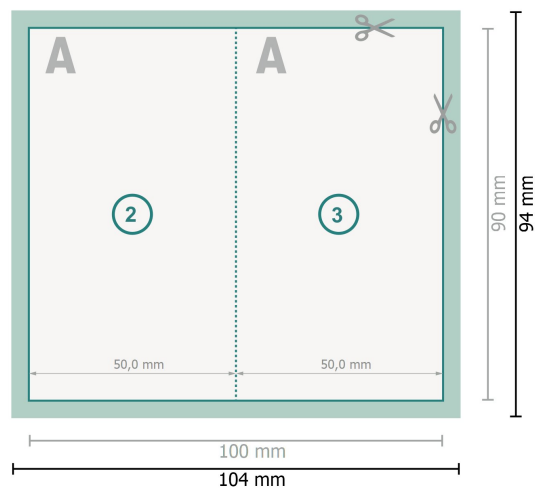

Folded Cards with spot relief varnish, Portrait, 5.0 x 9.0 cm

1 fold

Dataformat (incl. 2 mm bleed):

10,4 x 9,4 cm

bleed:

2 mm

Trimmed size:

10 x 9 cm

Trimmed size (closed):

5 x 9 cm

Safety margin:

4 mm

Maintaining space between the text/information and the edge of the trimmed format prevents undesirable cuts.

Explanation of symbols

 Bleed

 Reading direction

 Trimmed size

 Data format

 We will cut/perforate your product here

 Creasing/Folding

Please note:

Allow for trim allowance and safety margin according to instructions.

Arrange background graphics, images or graphics up to the edge of the data format.