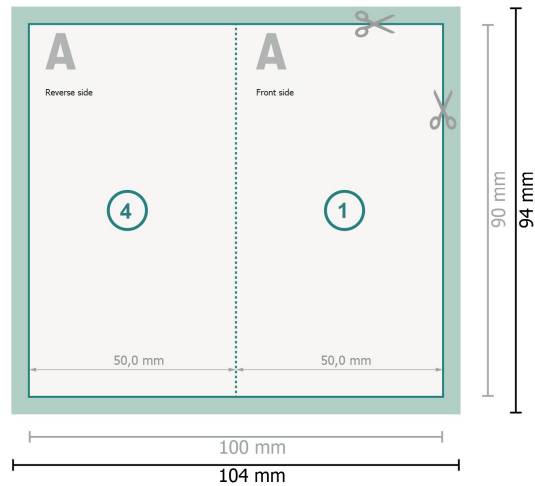

Folded Cards with spot relief varnish, Portrait, 5.0 x 9.0 cm

1 fold

Dataformat (incl. 2 mm bleed):

10,4 x 9,4 cm

bleed:

2 mm

Trimmed size:

10 x 9 cm

Trimmed size (closed):

5 x 9 cm

Safety margin:

4 mm

Maintaining space between the text/information and the edge of the trimmed format prevents undesirable cuts.

Explanation of symbols

 Bleed

 Reading direction

 Trimmed size

 Data format

 We will cut/perforate your product here

 Creasing/Folding

Please note:

Allow for trim allowance and safety margin according to instructions.

Arrange background graphics, images or graphics up to the edge of the data format.