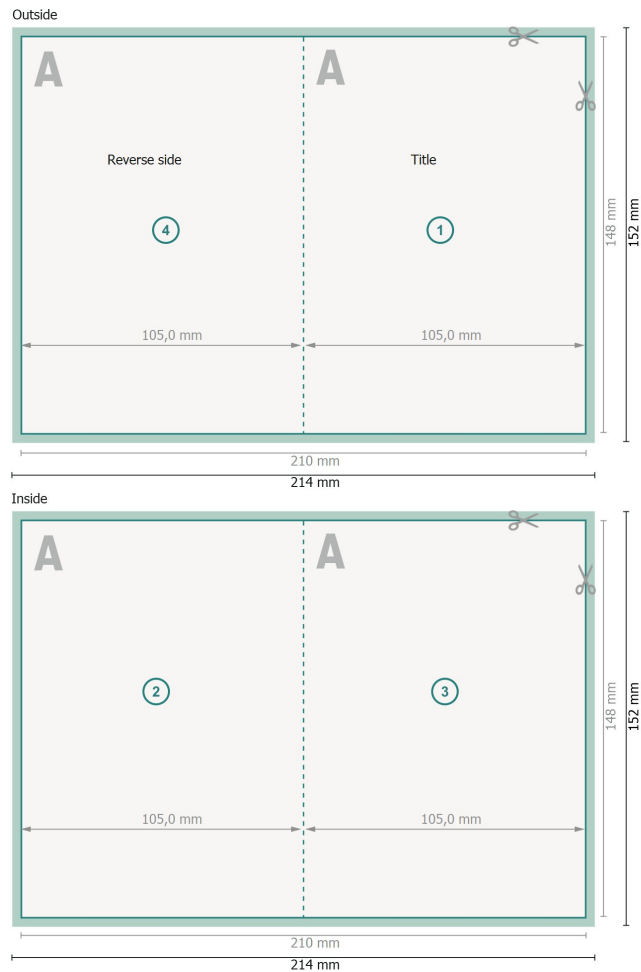

Folded Cards Portrait with spot hot foil stamping, A6

4 pages, 1 fold

Dataformat (incl. 2 mm bleed):

21,4 x 15,2 cm

bleed:

2 mm

Trimmed size:

21 x 14,8 cm

Trimmed size (closed):

10,5 x 14,8 cm

Safety margin:

4 mm

Maintaining space between the text/information and the edge of the trimmed format prevents undesirable cuts.

Explanation of symbols

 Bleed

 Reading direction

 Trimmed size

 Data format

 We will cut/perforate your product here

 Creasing/Folding

Please note:

Allow for trim allowance and safety margin according to instructions.

Arrange background graphics, images or graphics up to the edge of the data format.

Tolerances may occur during production due to cutting, punching and folding processes.

Printing data: Instructions and templates can be found under the menu item *Printing data* at www.onlineprinters.com