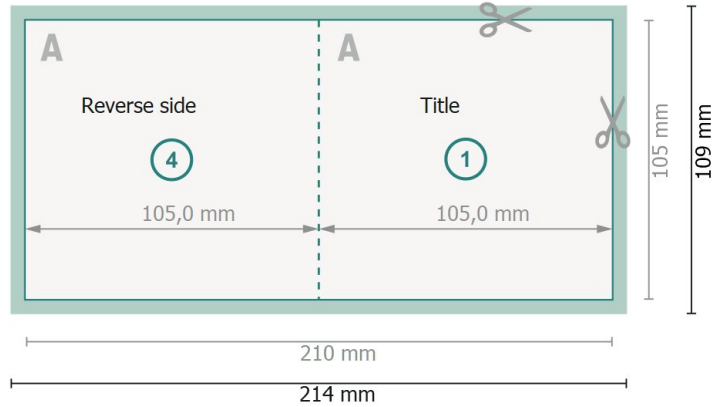

Folded Cards with spot hot foil stamping, A6-Square

1 fold

Outside

Inside

Dataformat (incl. 2 mm bleed):

21,4 x 10,9 cm

bleed:

2 mm

Trimmed size:

21 x 10,5 cm

Trimmed size (closed):

10,5 x 10,5 cm

Safety margin:

4 mm

Maintaining space between the text/information and the edge of the trimmed format prevents undesirable cuts.

Please note:

Allow for trim allowance and safety margin according to instructions.

Arrange background graphics, images or graphics up to the edge of the data format.

Tolerances may occur during production due to cutting, punching and folding processes.