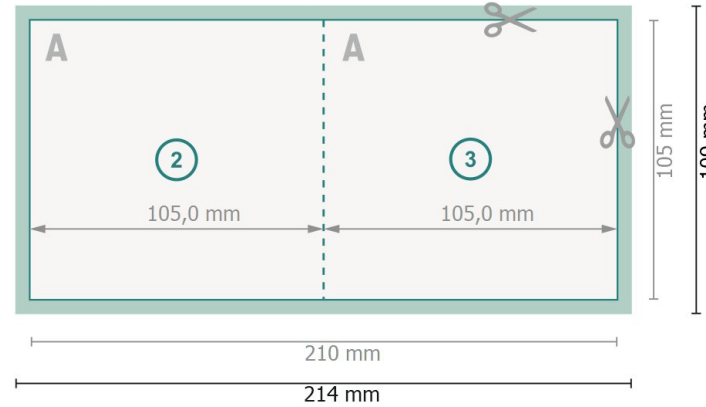

Folded Cards with spot hot foil stamping, A6-Square

1 fold

Outside

Inside

Dataformat (incl. 2 mm bleed):

21,4 x 10,9 cm

bleed:

2 mm

Trimmed size:

21 x 10,5 cm

Trimmed size (closed):

10,5 x 10,5 cm

Safety margin:

4 mm

Maintaining space between the text/information and the edge of the trimmed format prevents undesirable cuts.

Please note:

Allow for trim allowance and safety margin according to instructions.

Arrange background graphics, images or graphics up to the edge of the data format.

Tolerances may occur during production due to cutting, punching and folding processes.