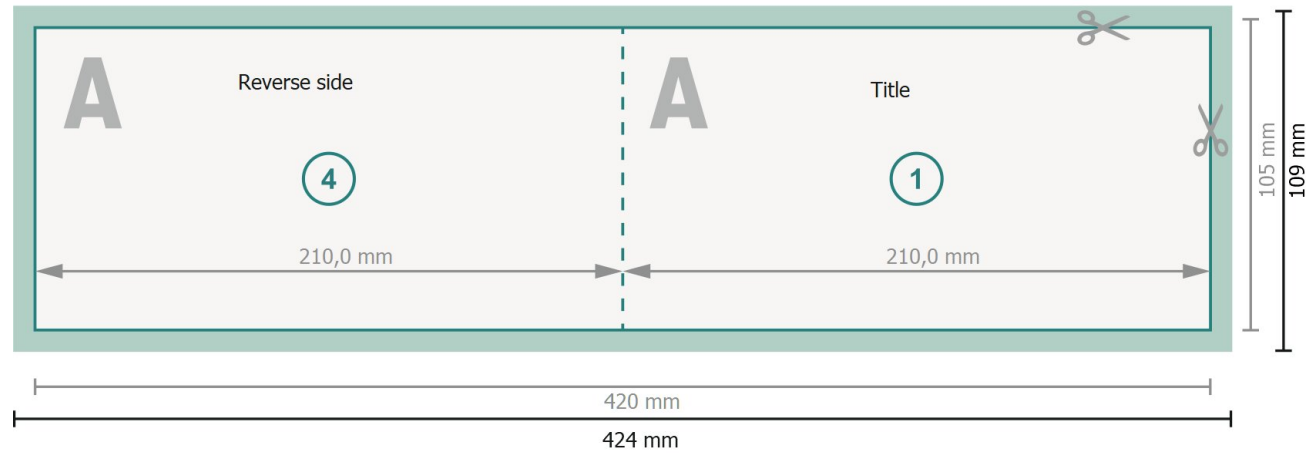

Folded Cards Landscape with spot hot foil stamping, DL

1 fold

Outside

Inside

Dataformat (incl. 2 mm bleed):

42,4 x 10,9 cm

bleed:

2 mm

Trimmed size:

42 x 10,5 cm

Trimmed size (closed):

21 x 10,5 cm

Safety margin:

4 mm

Maintaining space between the text/information and the edge of the trimmed format prevents undesirable cuts.

Explanation of symbols

 Bleed

 Reading direction

 Trimmed size

 Data format

 We will cut/perforate your product here

 Creasing/Folding

Please note:

Allow for trim allowance and safety margin according to instructions.

Arrange background graphics, images or graphics up to the edge of the data format.

Tolerances may occur during production due to cutting, punching and folding processes.

Printing data: Instructions and templates can be found under the menu item *Printing data* at www.onlineprinters.com