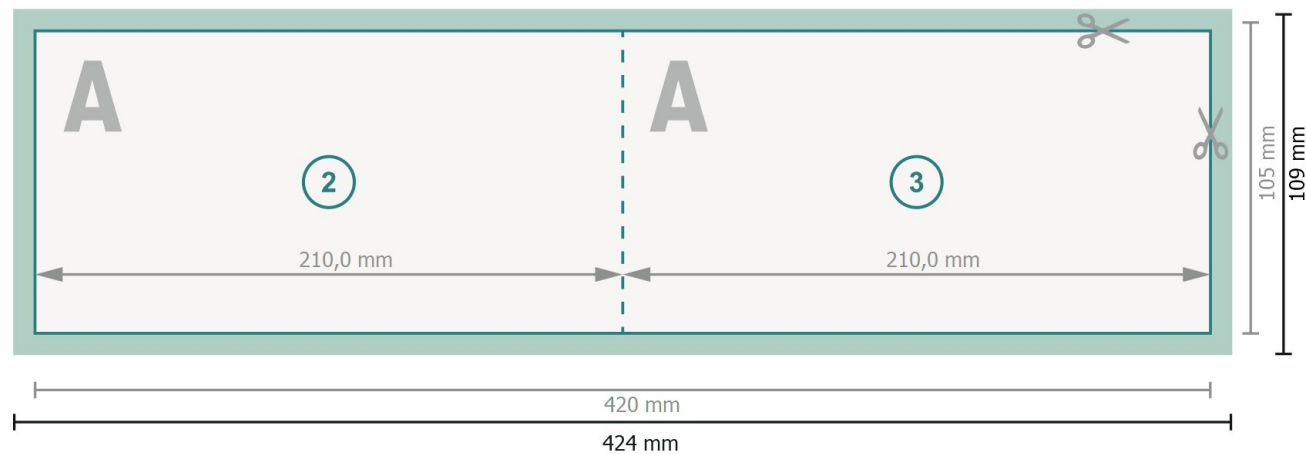

Folded Cards Landscape with spot hot foil stamping, DL

1 fold

Outside

Inside

Dataformat (incl. 2 mm bleed):

42,4 x 10,9 cm

bleed:

2 mm

Trimmed size:

42 x 10,5 cm

Trimmed size (closed):

21 x 10,5 cm

Safety margin:

4 mm

Maintaining space between the text/information and the edge of the trimmed format prevents undesirable cuts.

Explanation of symbols

 Bleed

 Reading direction

 Trimmed size

 Data format

 We will cut/perforate your product here

 Creasing/Folding

Please note:

Allow for trim allowance and safety margin according to instructions.

Arrange background graphics, images or graphics up to the edge of the data format.

Tolerances may occur during production due to cutting, punching and folding processes.

Printing data: Instructions and templates can be found under the menu item *Printing data* at www.onlineprinters.com