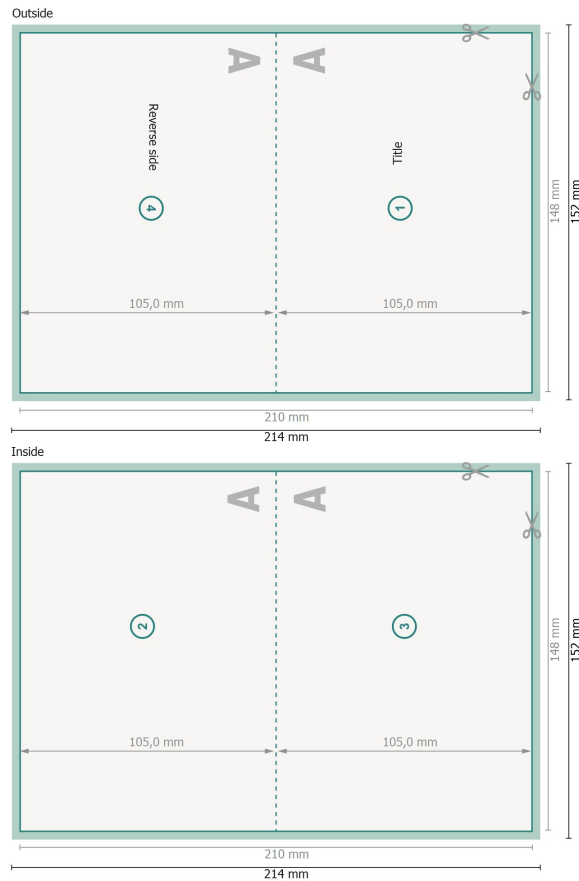

Folded Christmas cards with spot relief varnish, A6 landscape, long side creasing

1 fold

Dataformat (incl. 2 mm bleed):

21,4 x 15,2 cm

bleed:

2 mm

Trimmed size:

21 x 14,8 cm

Trimmed size (closed):

14,8 x 10,5 cm

Safety margin:

4 mm

Maintaining space between the text/information and the edge of the trimmed format prevents undesirable cuts.

Explanation of symbols

 Bleed

 Reading direction

 Trimmed size

 Data format

 We will cut/perforate your product here

 Creasing/Folding

Please note:

Allow for trim allowance and safety margin according to instructions.

Arrange background graphics, images or graphics up to the edge of the data format.