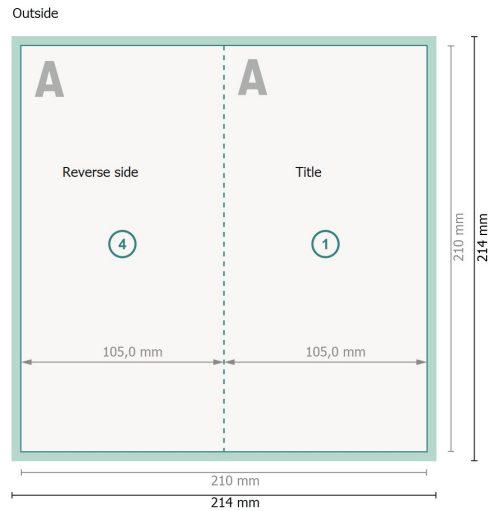

# Folded Christmas cards with spot relief varnish, portrait, DL

4 pages, 1 fold

**Dataformat (incl. 2 mm bleed):**

21,4 x 21,4 cm

**bleed:**

2 mm

**Trimmed size:**

21 x 21 cm

**Trimmed size (closed):**

10,5 x 21 cm

**Safety margin:**

4 mm

Maintaining space between the text/information and the edge of the trimmed format prevents undesirable cuts.

**Explanation of symbols**

 Bleed

 Reading direction

 Trimmed size

 Data format

 We will cut/perforate your product here

 Creasing/Folding

**Please note:**

Allow for trim allowance and safety margin according to instructions.

Arrange background graphics, images or graphics up to the edge of the data format.