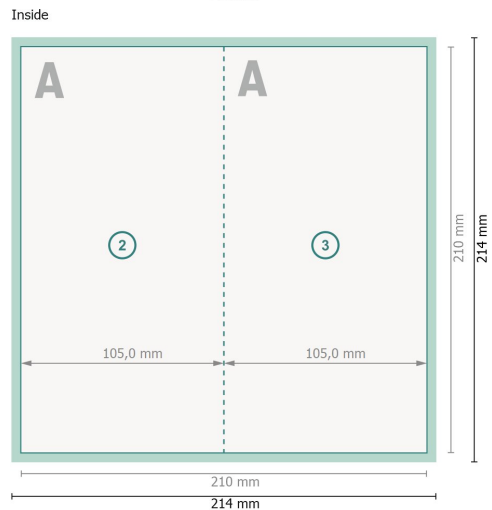

# Folded Christmas cards with spot relief varnish, portrait, DL

4 pages, 1 fold

**Dataformat (incl. 2 mm bleed):**

21,4 x 21,4 cm

**bleed:**

2 mm

**Trimmed size:**

21 x 21 cm

**Trimmed size (closed):**

10,5 x 21 cm

**Safety margin:**

4 mm

Maintaining space between the text/information and the edge of the trimmed format prevents undesirable cuts.

**Explanation of symbols**

 Bleed

 Reading direction

 Trimmed size

 Data format

 We will cut/perforate your product here

 Creasing/Folding

**Please note:**

Allow for trim allowance and safety margin according to instructions.

Arrange background graphics, images or graphics up to the edge of the data format.