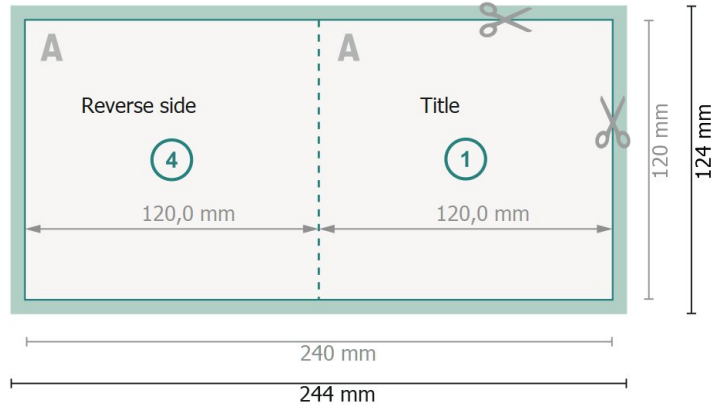

Folded Cards Portrait with spot UV varnish, CD-Format

1 fold

Outside

Inside

Dataformat (incl. 2 mm bleed):

24,4 x 12,4 cm

bleed:

2 mm

Trimmed size:

24 x 12 cm

Trimmed size (closed):

12 x 12 cm

Safety margin:

4 mm

Maintaining space between the text/information and the edge of the trimmed format prevents undesirable cuts.

Please note:

Allow for trim allowance and safety margin according to instructions.

Arrange background graphics, images or graphics up to the edge of the data format.

Tolerances may occur during production due to cutting, punching and folding processes.