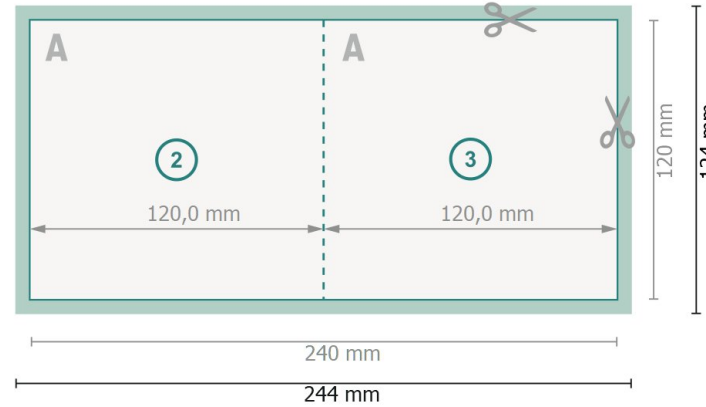

Folded Cards Portrait with spot UV varnish, CD-Format

1 fold

Outside

Inside

Dataformat (incl. 2 mm bleed):

24,4 x 12,4 cm

bleed:

2 mm

Trimmed size:

24 x 12 cm

Trimmed size (closed):

12 x 12 cm

Safety margin:

4 mm

Maintaining space between the text/information and the edge of the trimmed format prevents undesirable cuts.

Please note:

Allow for trim allowance and safety margin according to instructions.

Arrange background graphics, images or graphics up to the edge of the data format.

Tolerances may occur during production due to cutting, punching and folding processes.