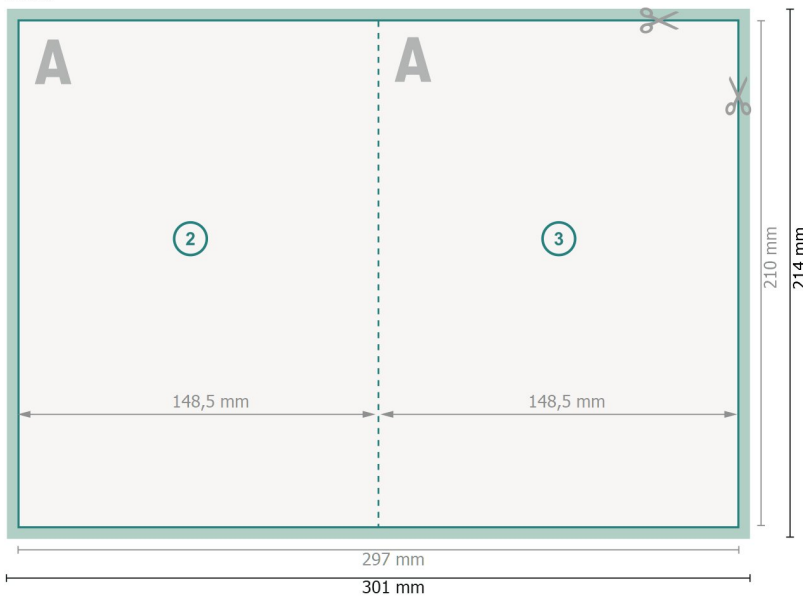

Folded Cards Portrait with spot UV varnish, A5

1 fold

Outside

Dataformat (incl. 2 mm bleed):
30,1 x 21,4 cm

bleed:
2 mm

Trimmed size:
29,7 x 21 cm

Trimmed size (closed):
14,8 x 21 cm

Safety margin:
4 mm

Maintaining space between the text/information and the edge of the trimmed format prevents undesirable cuts.

Inside

Explanation of symbols

-  Bleed
-  Reading direction
-  Trimmed size
-  Data format
-  We will cut/perforate your product here
-  Creasing/Folding

Please note:

Allow for trim allowance and safety margin according to instructions.

Arrange background graphics, images or graphics up to the edge of the data format.

Tolerances may occur during production due to cutting, punching and folding processes.