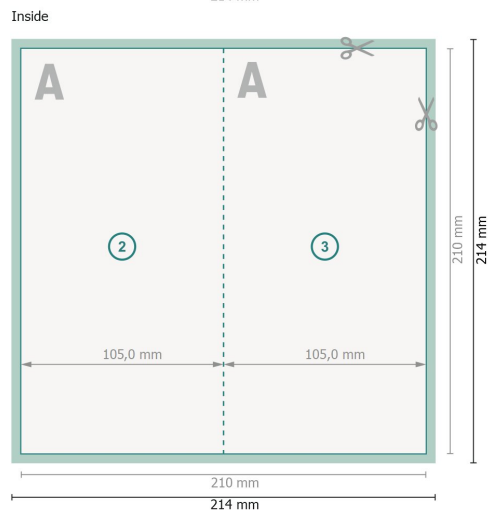

Folded Cards Portrait with spot hot foil stamping, DL

4 pages, 1 fold

Dataformat (incl. 2 mm bleed):

21,4 x 21,4 cm

bleed:

2 mm

Trimmed size:

21 x 21 cm

Trimmed size (closed):

10,5 x 21 cm

Safety margin:

4 mm

Maintaining space between the text/information and the edge of the trimmed format prevents undesirable cuts.

Explanation of symbols

 Bleed

 Reading direction

 Trimmed size

 Data format

 We will cut/perforate your product here

 Creasing/Folding

Please note:

Allow for trim allowance and safety margin according to instructions.

Arrange background graphics, images or graphics up to the edge of the data format.