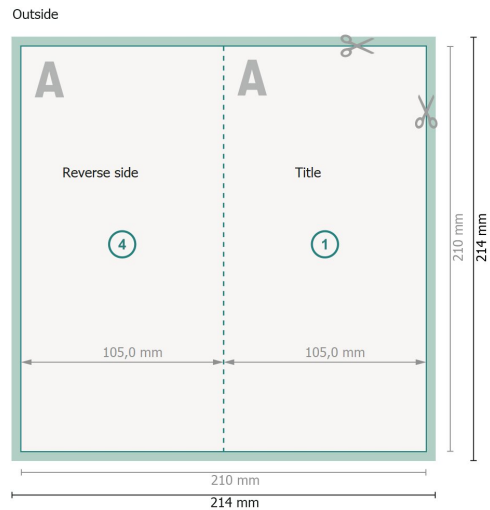

Folded Cards Portrait with spot hot foil stamping, DL

4 pages, 1 fold

Dataformat (incl. 2 mm bleed):

21,4 x 21,4 cm

bleed:

2 mm

Trimmed size:

21 x 21 cm

Trimmed size (closed):

10,5 x 21 cm

Safety margin:

4 mm

Maintaining space between the text/information and the edge of the trimmed format prevents undesirable cuts.

Explanation of symbols

 Bleed

 Reading direction

 Trimmed size

 Data format

 We will cut/perforate your product here

 Creasing/Folding

Please note:

Allow for trim allowance and safety margin according to instructions.

Arrange background graphics, images or graphics up to the edge of the data format.