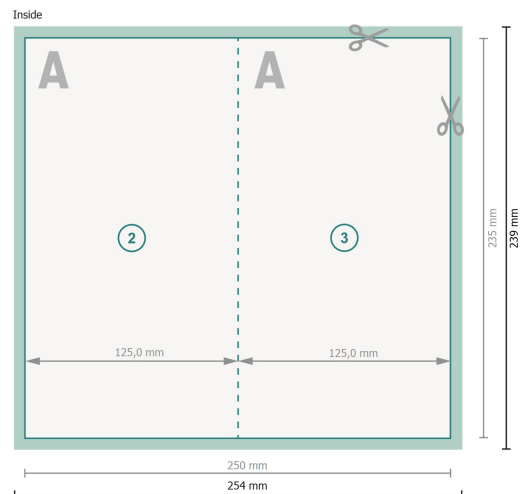

Folded Cards Portrait with spot relief varnish, Maxi

1 fold

Dataformat (incl. 2 mm bleed):

25,4 x 23,9 cm

bleed:

2 mm

Trimmed size:

25 x 23,5 cm

Trimmed size (closed):

12,5 x 23,5 cm

Safety margin:

4 mm

Maintaining space between the text/information and the edge of the trimmed format prevents undesirable cuts.

Explanation of symbols

 Bleed

 Reading direction

 Trimmed size

 Data format

 We will cut/perforate your product here

 Creasing/Folding

Please note:

Allow for trim allowance and safety margin according to instructions.

Arrange background graphics, images or graphics up to the edge of the data format.