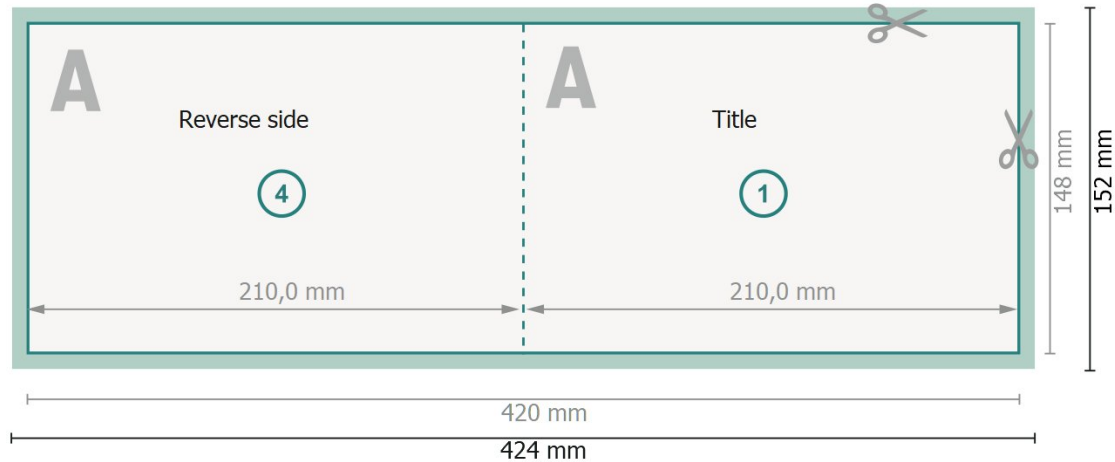

Folded Cards Landscape with spot hot foil stamping, A5

1 fold

Outside

Inside

Dataformat (incl. 2 mm bleed):

42,4 x 15,2 cm

bleed:

2 mm

Trimmed size:

42 x 14,8 cm

Trimmed size (closed):

21 x 14,8 cm

Safety margin:

4 mm

Maintaining space between the text/information and the edge of the trimmed format prevents undesirable cuts.

Explanation of symbols

Arrange background graphics, images or graphics up to the edge of the data format.

Tolerances may occur during production due to cutting, punching and folding processes.

Printing data: Instructions and templates can be found under the menu item *Printing data* at www.onlineprinters.com