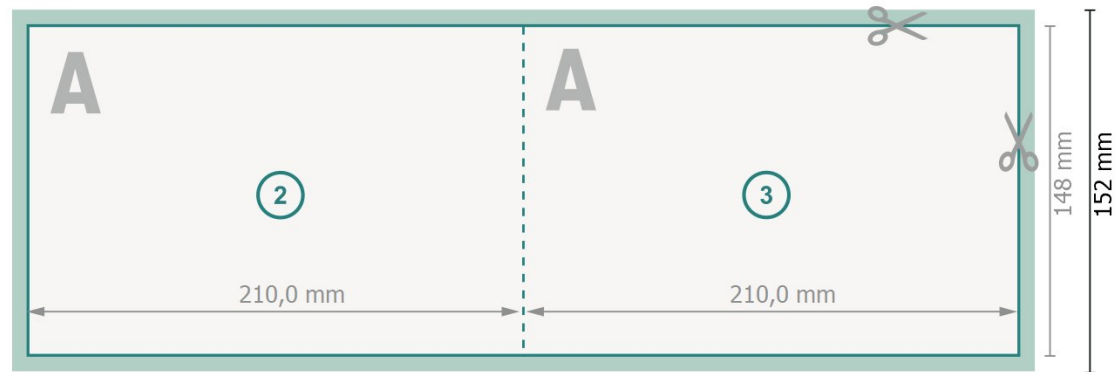

Folded Cards Landscape with spot hot foil stamping, A5

1 fold

Outside

Inside

Dataformat (incl. 2 mm bleed):

42,4 x 15,2 cm

bleed:

2 mm

Trimmed size:

42 x 14,8 cm

Trimmed size (closed):

21 x 14,8 cm

Safety margin:

4 mm

Maintaining space between the text/information and the edge of the trimmed format prevents undesirable cuts.

Explanation of symbols