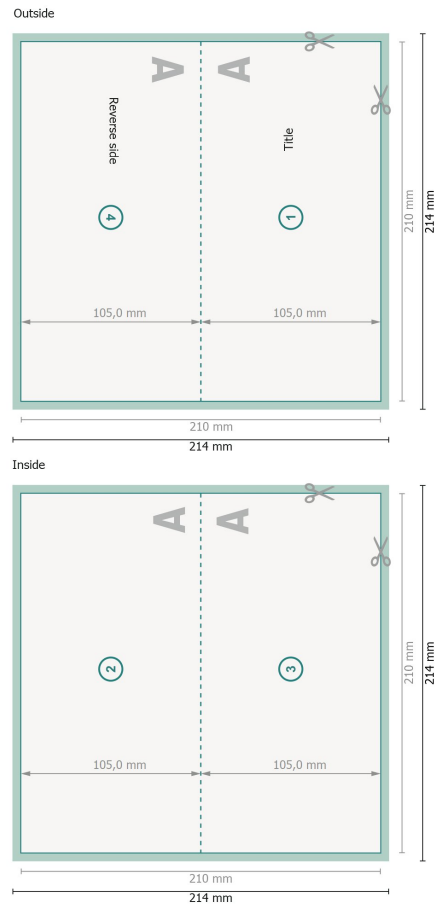

Folded Christmas cards with spot relief varnish, DL landscape, long side creasing

1 fold

View rotated by 90 degrees.

Dataformat (incl. 2 mm bleed):

21,4 x 21,4 cm

bleed:

2 mm

Trimmed size:

21 x 21 cm

Trimmed size (closed):

21 x 10,5 cm

Safety margin:

4 mm

Maintaining space between the text/information and the edge of the trimmed format prevents undesirable cuts.

Explanation of symbols

 Bleed

 Reading direction

 Trimmed size

 Data format

 We will cut/perforate your product here

 Creasing/Folding

Please note:

Allow for trim allowance and safety margin according to instructions.

Arrange background graphics, images or graphics up to the edge of the data format.