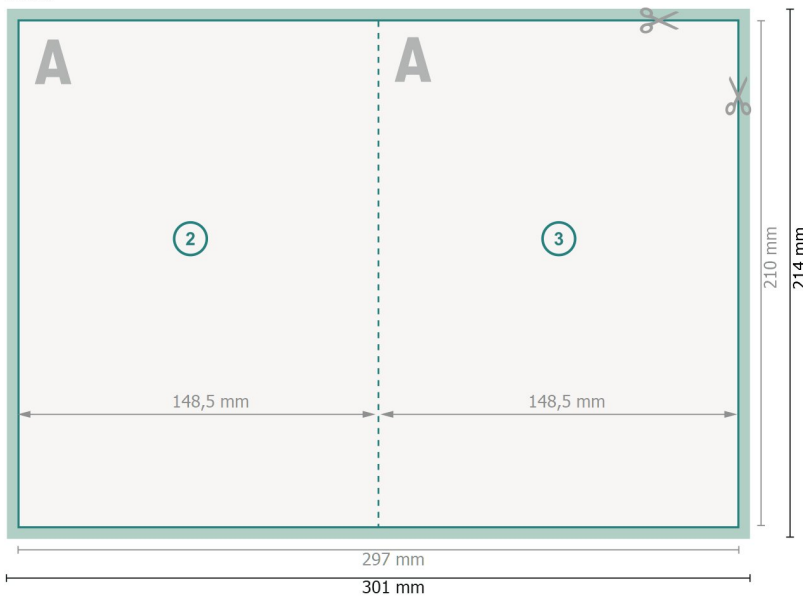

# Folded Cards Portrait with spot hot foil stamping, A5

1 fold

Outside

**Dataformat (incl. 2 mm bleed):**  
30,1 x 21,4 cm

**bleed:**  
2 mm

**Trimmed size:**  
29,7 x 21 cm

**Trimmed size (closed):**  
14,8 x 21 cm

**Safety margin:**  
4 mm

Maintaining space between the text/information and the edge of the trimmed format prevents undesirable cuts.

Inside

## Explanation of symbols

-  Bleed
-  Reading direction
-  Trimmed size
-  Data format
-  We will cut/perforate your product here
-  Creasing/Folding

## Please note:

Allow for trim allowance and safety margin according to instructions.

Arrange background graphics, images or graphics up to the edge of the data format.

Tolerances may occur during production due to cutting, punching and folding processes.