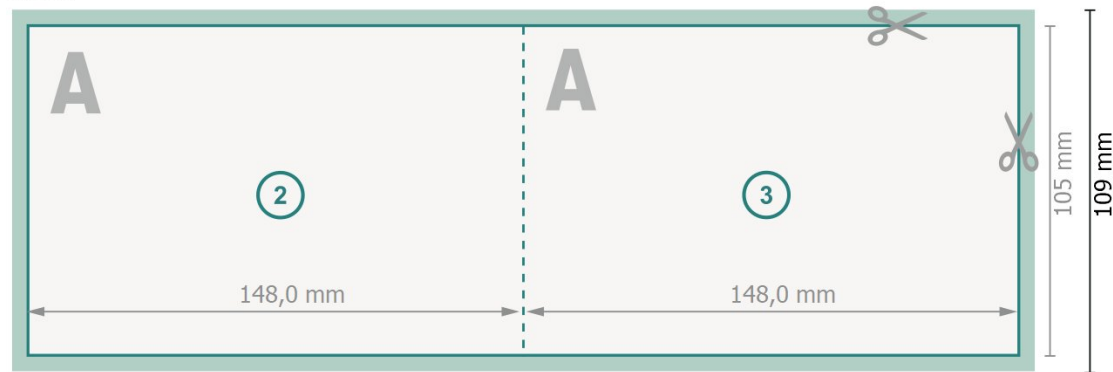

# Folded Cards Landscape with spot UV varnish, A6

1 fold

Outside

Inside

**Dataformat (incl. 2 mm bleed):**

30 x 10,9 cm

**bleed:**

2 mm

**Trimmed size:**

29,6 x 10,5 cm

**Trimmed size (closed):**

14,8 x 10,5 cm

**Safety margin:**

4 mm

Maintaining space between the text/information and the edge of the trimmed format prevents undesirable cuts.