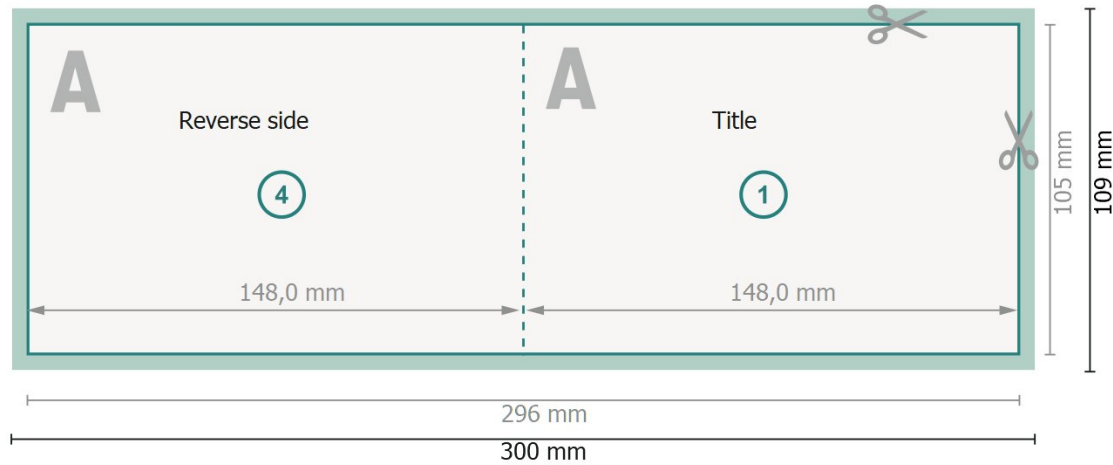

# Folded Cards Landscape with spot UV varnish, A6

1 fold

Outside

Inside

**Dataformat (incl. 2 mm bleed):**

30 x 10,9 cm

**bleed:**

2 mm

**Trimmed size:**

29,6 x 10,5 cm

**Trimmed size (closed):**

14,8 x 10,5 cm

**Safety margin:**

4 mm

Maintaining space between the text/information and the edge of the trimmed format prevents undesirable cuts.

Allow for trim allowance and safety margin according to instructions.

Arrange background graphics, images or graphics up to the edge of the data format.

Tolerances may occur during production due to cutting, punching and folding processes.