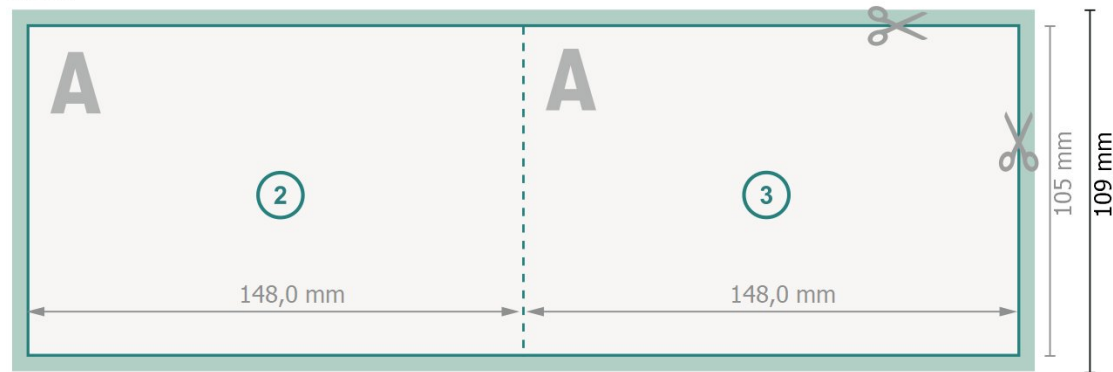

Folded Christmas cards with spot hot foil stamping, landscape, A6

1 fold

Outside

Inside

Dataformat (incl. 2 mm bleed):

30 x 10,9 cm

Trimmed size:

29,6 x 10,5 cm

bleed:

2 mm

Trimmed size (closed):

14,8 x 10,5 cm

Safety margin:

4 mm

Maintaining space between the text/information and the edge of the trimmed format prevents undesirable cuts.

Explanation of symbols