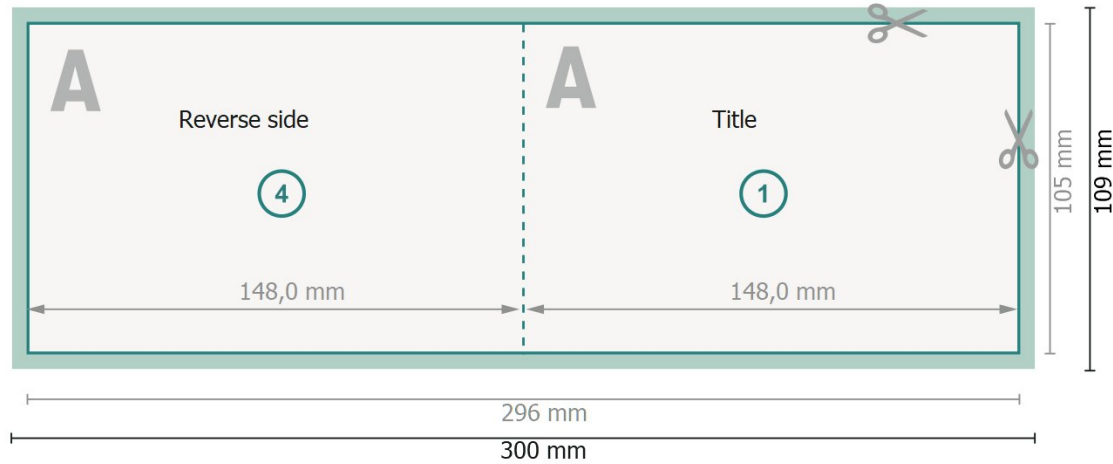

Folded Christmas cards with spot hot foil stamping, landscape, A6

1 fold

Outside

Inside

Dataformat (incl. 2 mm bleed):

30 x 10,9 cm

Trimmed size:

29,6 x 10,5 cm

bleed:

2 mm

Trimmed size (closed):

14,8 x 10,5 cm

Safety margin:

4 mm

Maintaining space between the text/information and the edge of the trimmed format prevents undesirable cuts.

Explanation of symbols

 Bleed

 Reading direction

 Trimmed size

 Data format

 We will cut/perforate your product here

 Creasing/Folding

Please note:

Allow for trim allowance and safety margin according to instructions.

Arrange background graphics, images or graphics up to the edge of the data format.

Tolerances may occur during production due to cutting, punching and folding processes.

Printing data: Instructions and templates can be found under the menu item *Printing data* at www.onlineprinters.com